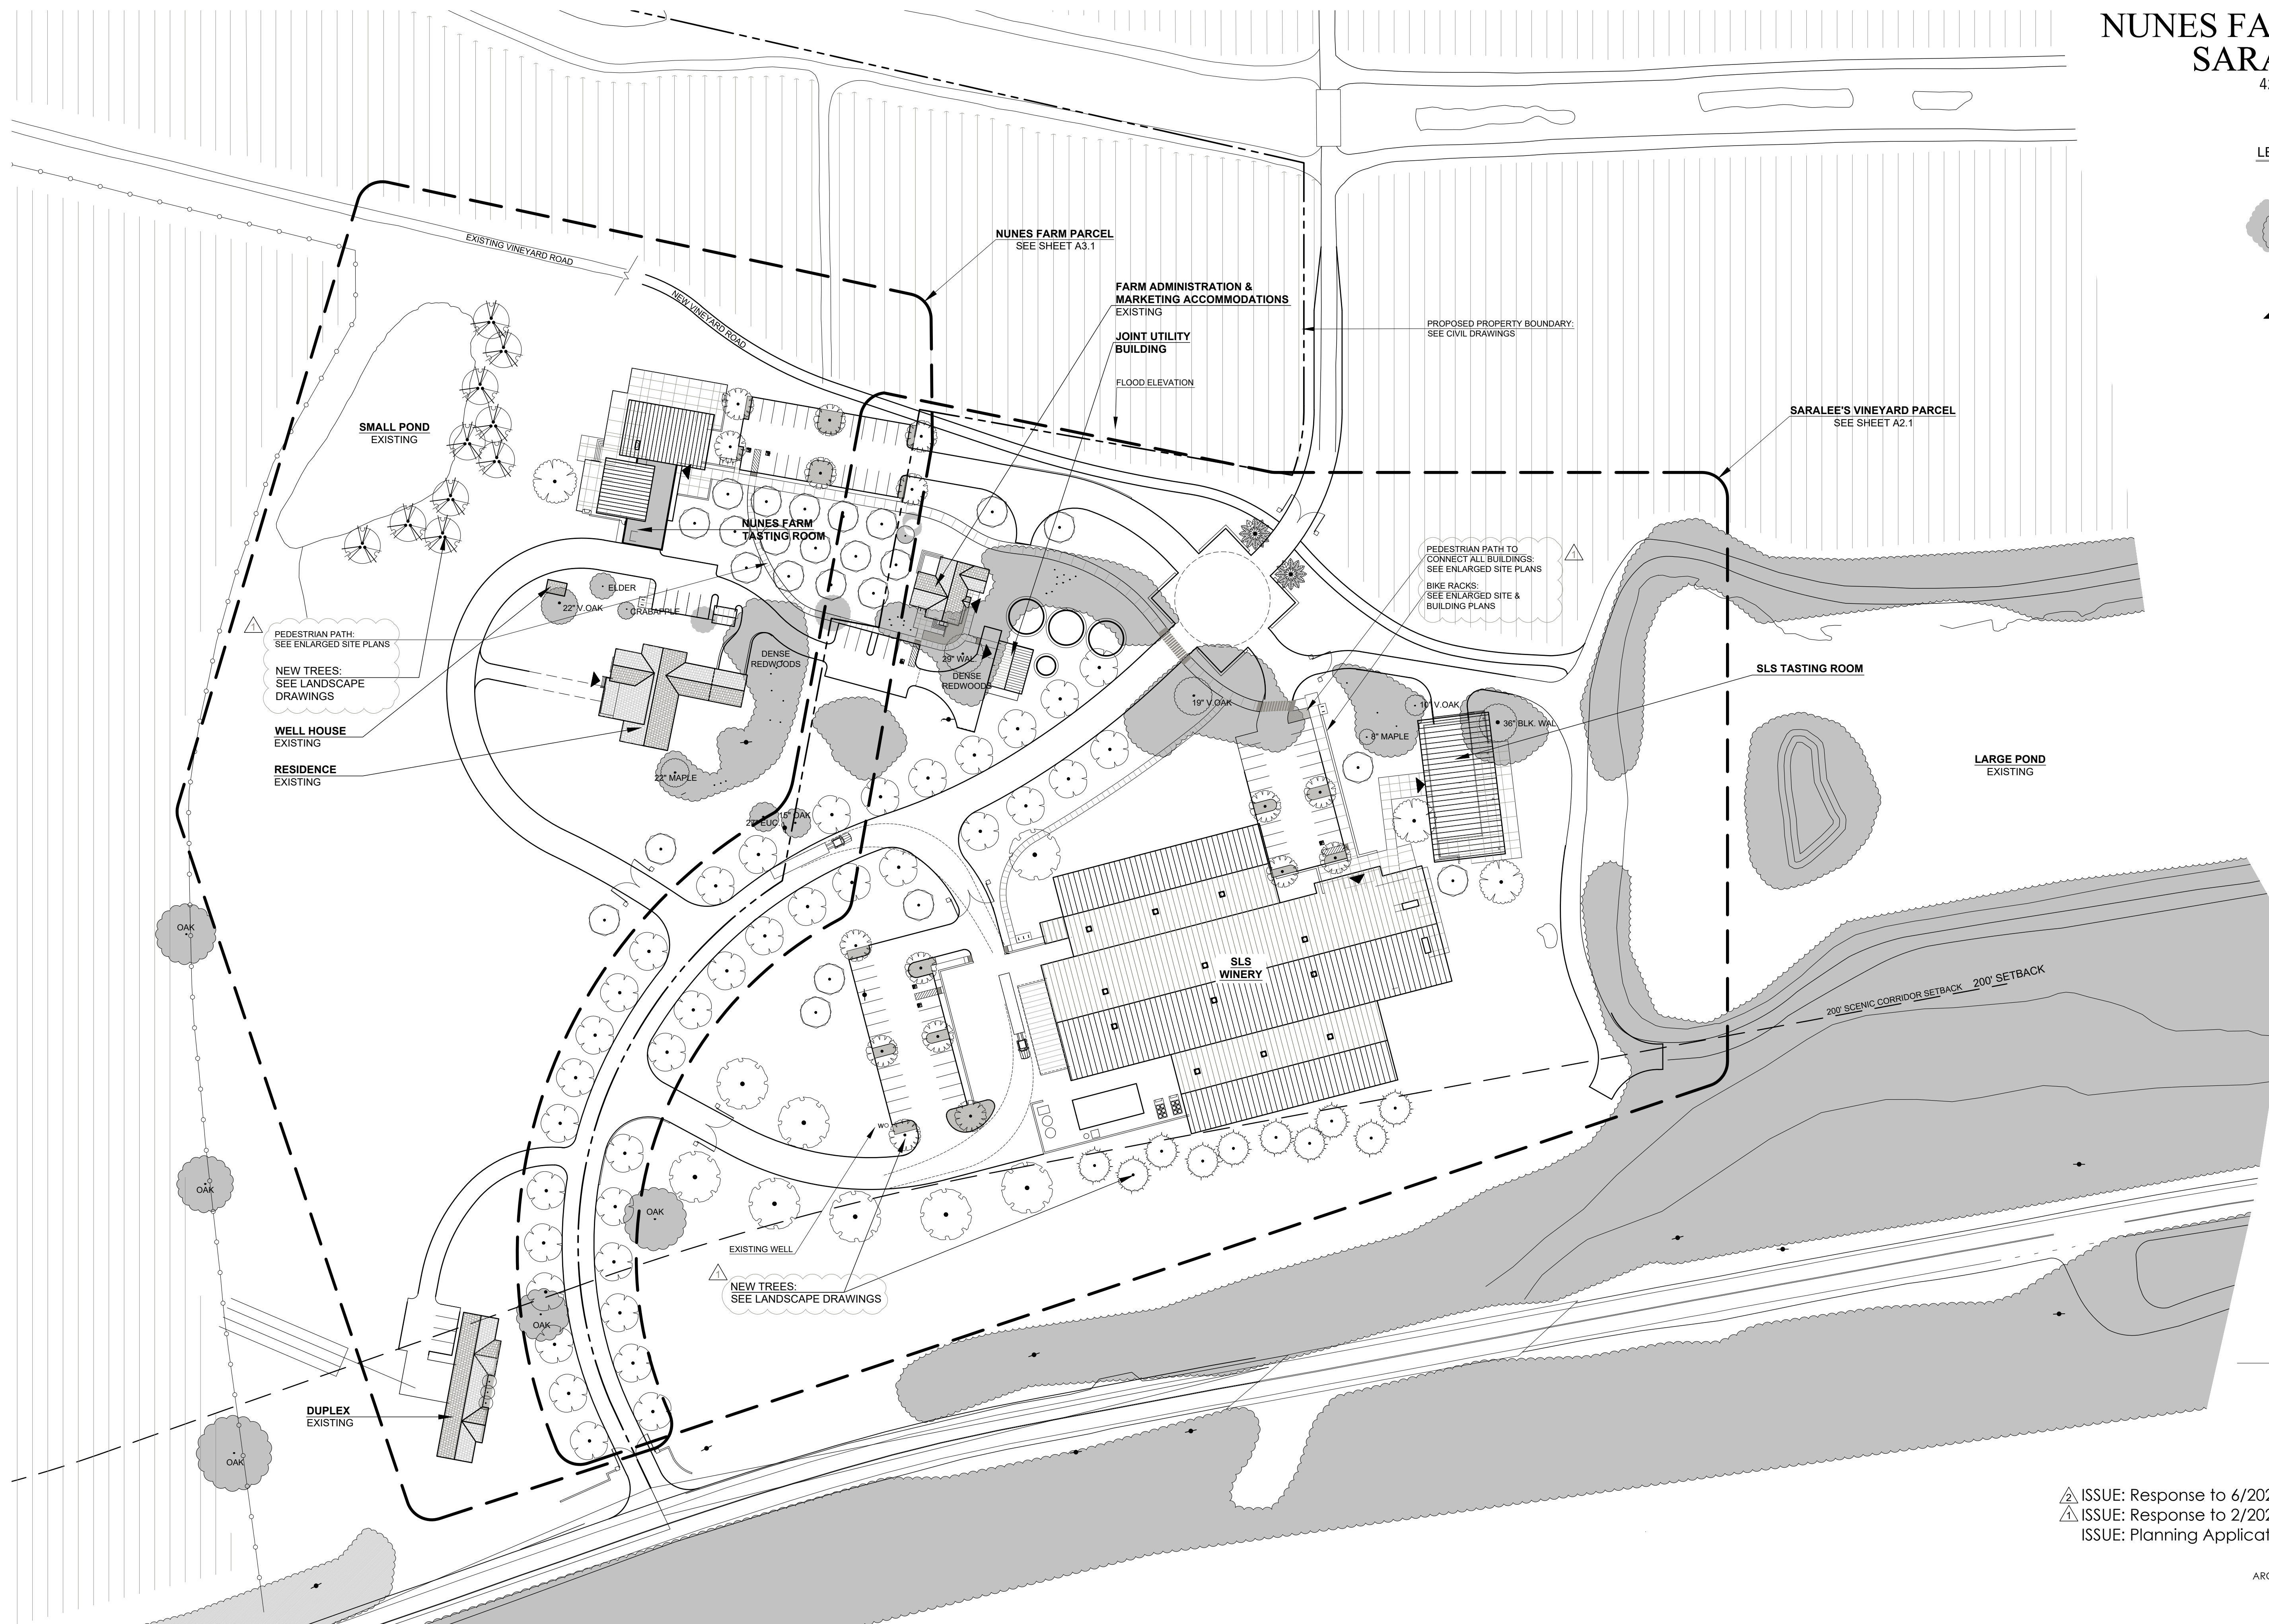

NUNES FARM & WINERY AT SARALEE'S VINEYARD

4255 RIVER ROAD, WINDSOR, CA 95401

LEGEND

-  Existing Tree/Tree Canopy
-  Estimated Canopy at noted trees
-  Building Entrance

G1.1

OVERALL SITE PLAN

▲ ISSUE: Response to 6/2022 Comments DATE: 06.29.22
 ▲ ISSUE: Response to 2/2022 Comments DATE: 05.02.22
 ISSUE: Planning Application Submittal DATE: 12.15.21