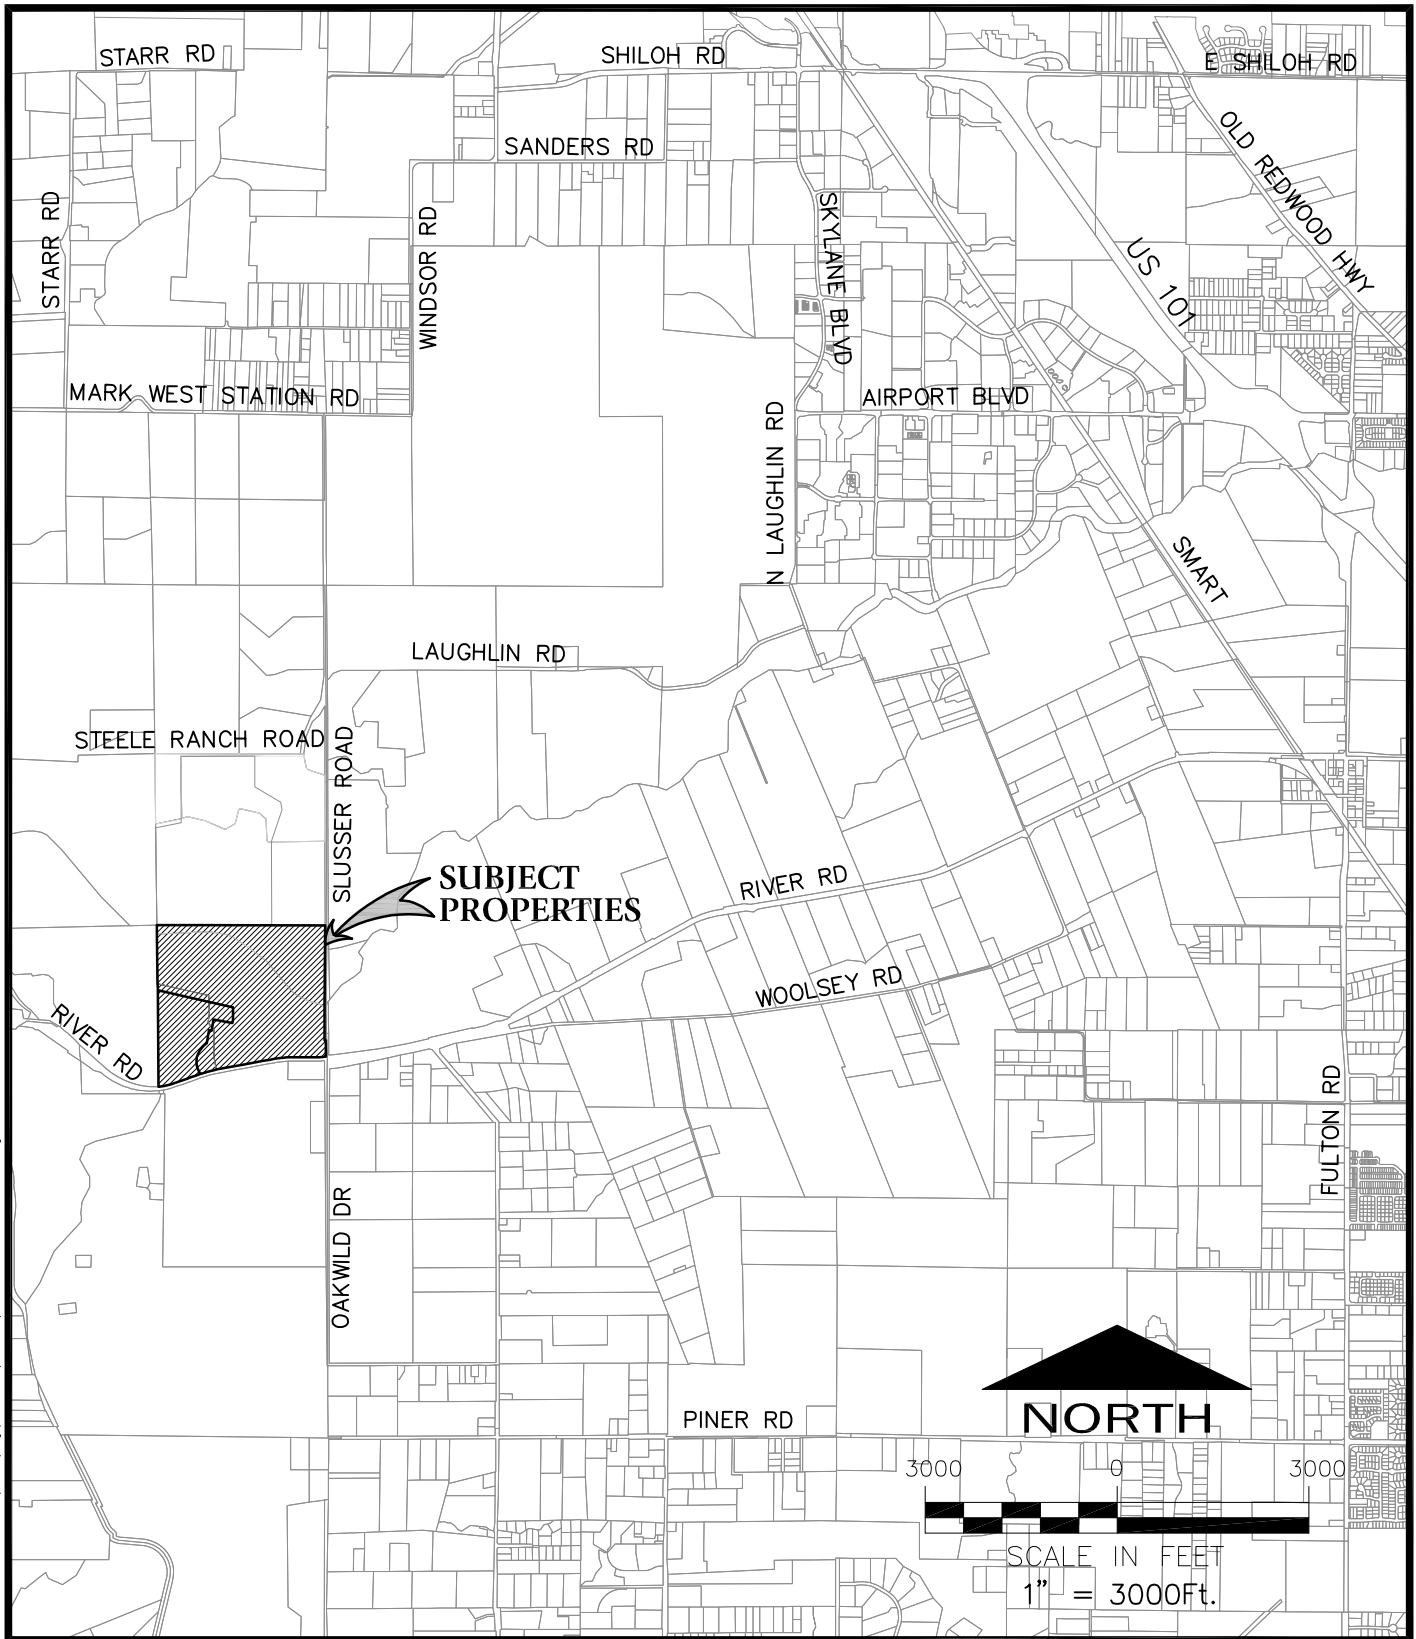

TAB: VICINITY MAP-3000SC

12-03-21 stetna \3719.dwg\3719 10\EXHIBIT\3719.10-EXHIBIT-VICINITY.dwg

NUNES FARM & WINERY AT SARALEE'S VINEYARD

LOCATION/VICINITY MAP

DECEMBER 2021