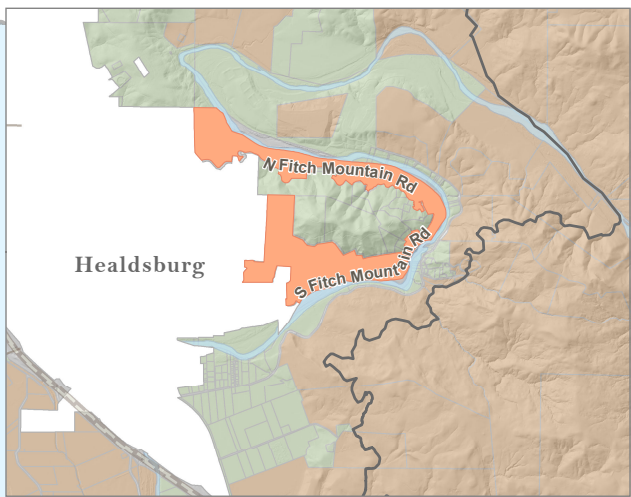

MENDOCINO COUNTY

LAKE COUNTY

Cloverdale

Asti

Geysers Rd

Dutch Creek Rd

Geyserville

W Dutch Creek Rd

Jimtown

Healdsburg

Westside Rd

101

Windsor

Mark West Rd

District 1

Santa Rosa

District 5

District 3

District 2

Vacation Rental Qualify Status

- Allows VR
- Prohibits VR
- X - Vacation Rental Combining District
- 2017 - 2020 Fires Perimeter

- Supervisor District
- City Limit
- Federal Highway
- State Highway
- Road

Map scale and reproduction methods limit precision in physical features displayed. This map is for illustrative purposes only, and is not suitable for parcel-specific decision making.