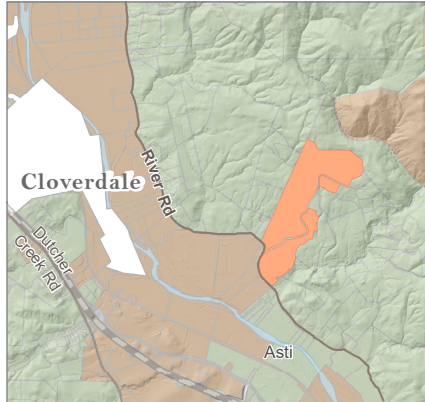

MENDOCINO COUNTY

LAKE COUNTY

Cloverdale

Asti

Geysers Rd

Dutch Creek Rd

Geyserville

W Dutch Creek Rd

Jimtown

Healdsburg

Westside Rd

101

Windsor

Mark West Rd

District 1

Santa Rosa

District 5

District 3

District 2

Vacation Rental Qualify Status

- Allows VR
- Prohibits VR
- X - Vacation Rental Combining District
- 2017 - 2020 Fires Perimeter

- Supervisor District
- City Limit
- Federal Highway
- State Highway
- Road

Map scale and reproduction methods limit precision in physical features displayed. This map is for illustrative purposes only, and is not suitable for parcel-specific decision making.