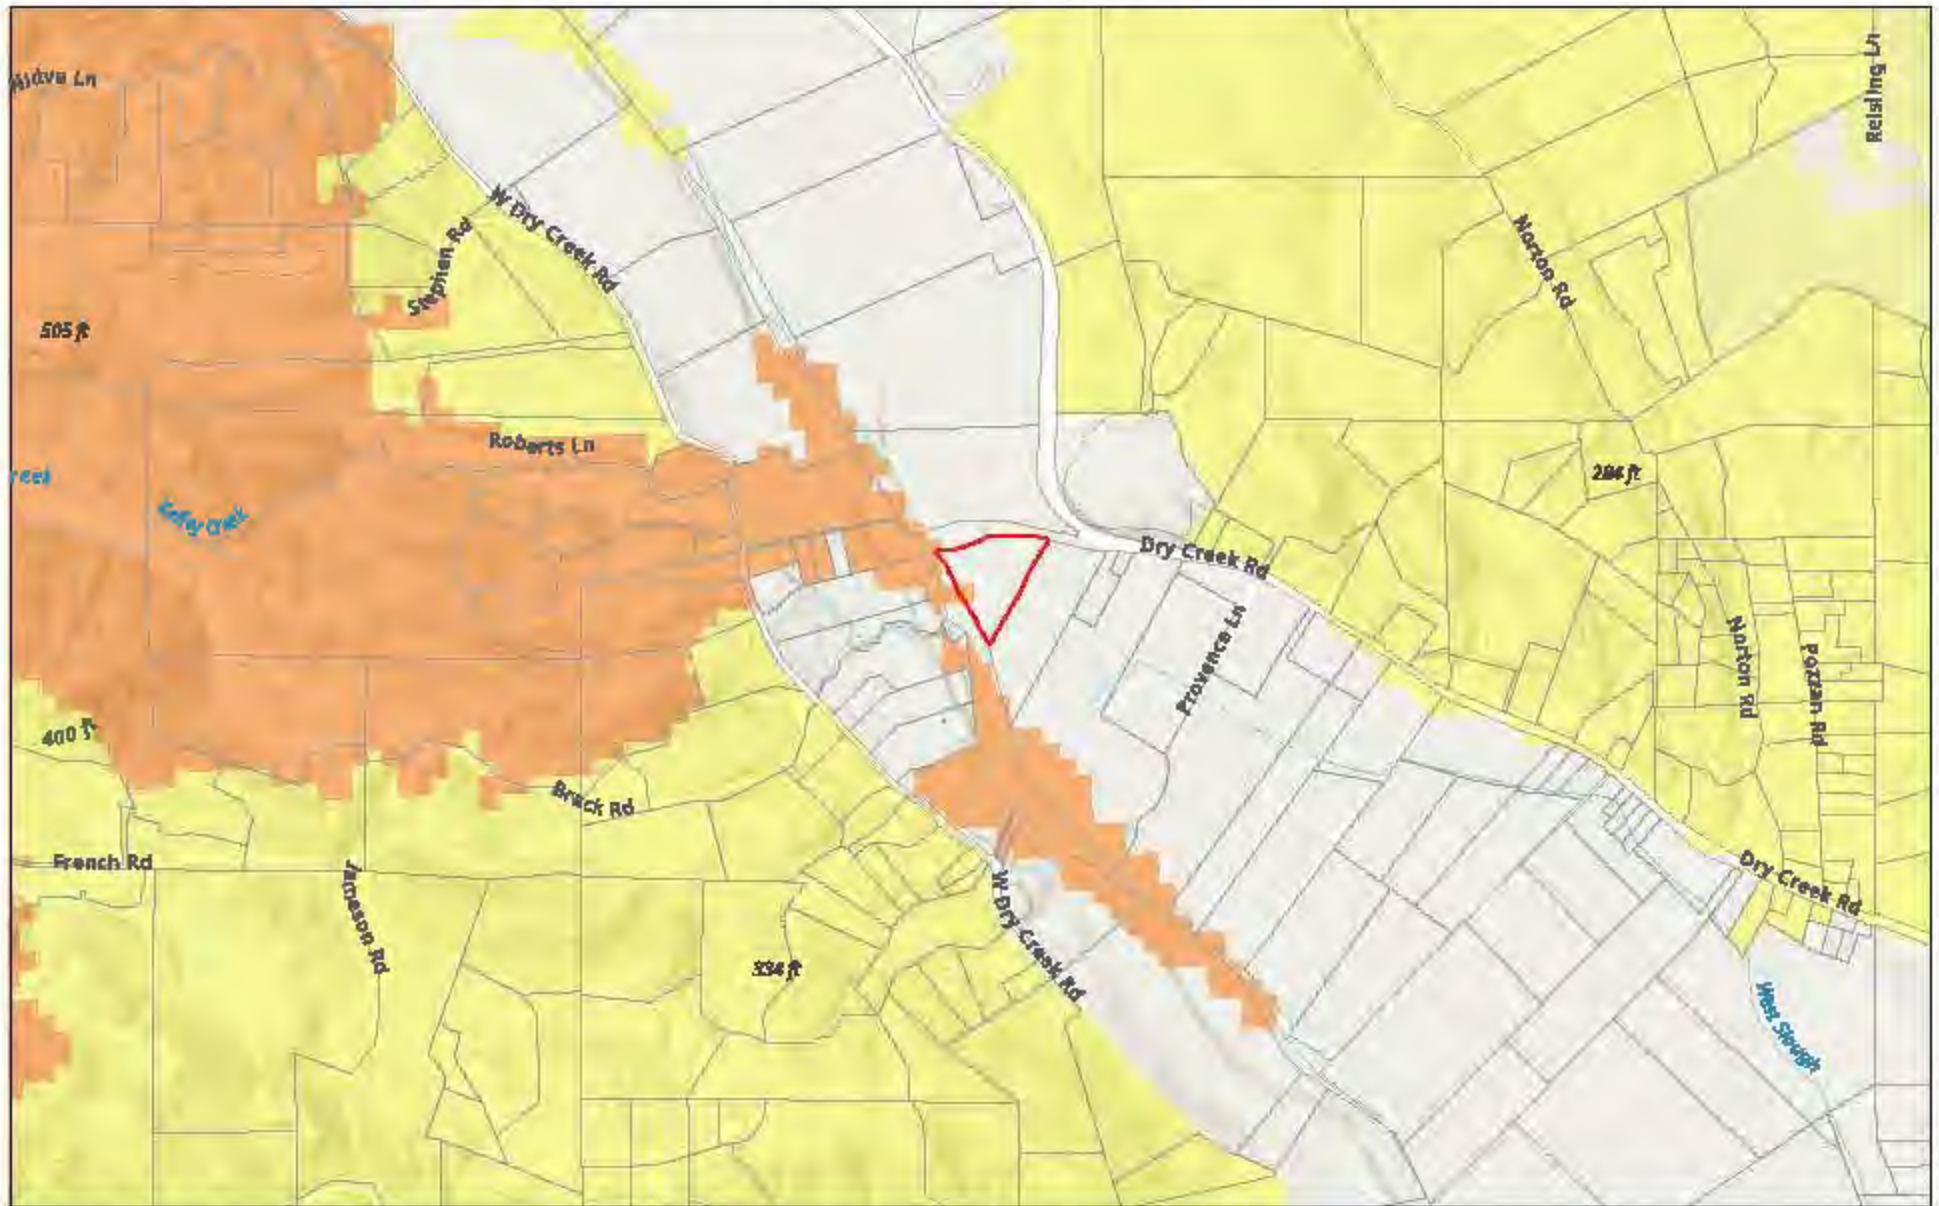

Fire Hazard Severity Zone Map: APN: 089-040-001

7/5/2023, 1:31:40 PM

Parcel Fire Hazard Severity Zone Moderate
City Limit High

Source: Esri, USGS, CNES/Airbus DS, InriaMap, Kartenaal, LINZ, NASA/NAIP, NASAMS, NLS Finland, NLSI, Ordnance Survey, SIOGeodesy, Esri

Parcel Boundaries