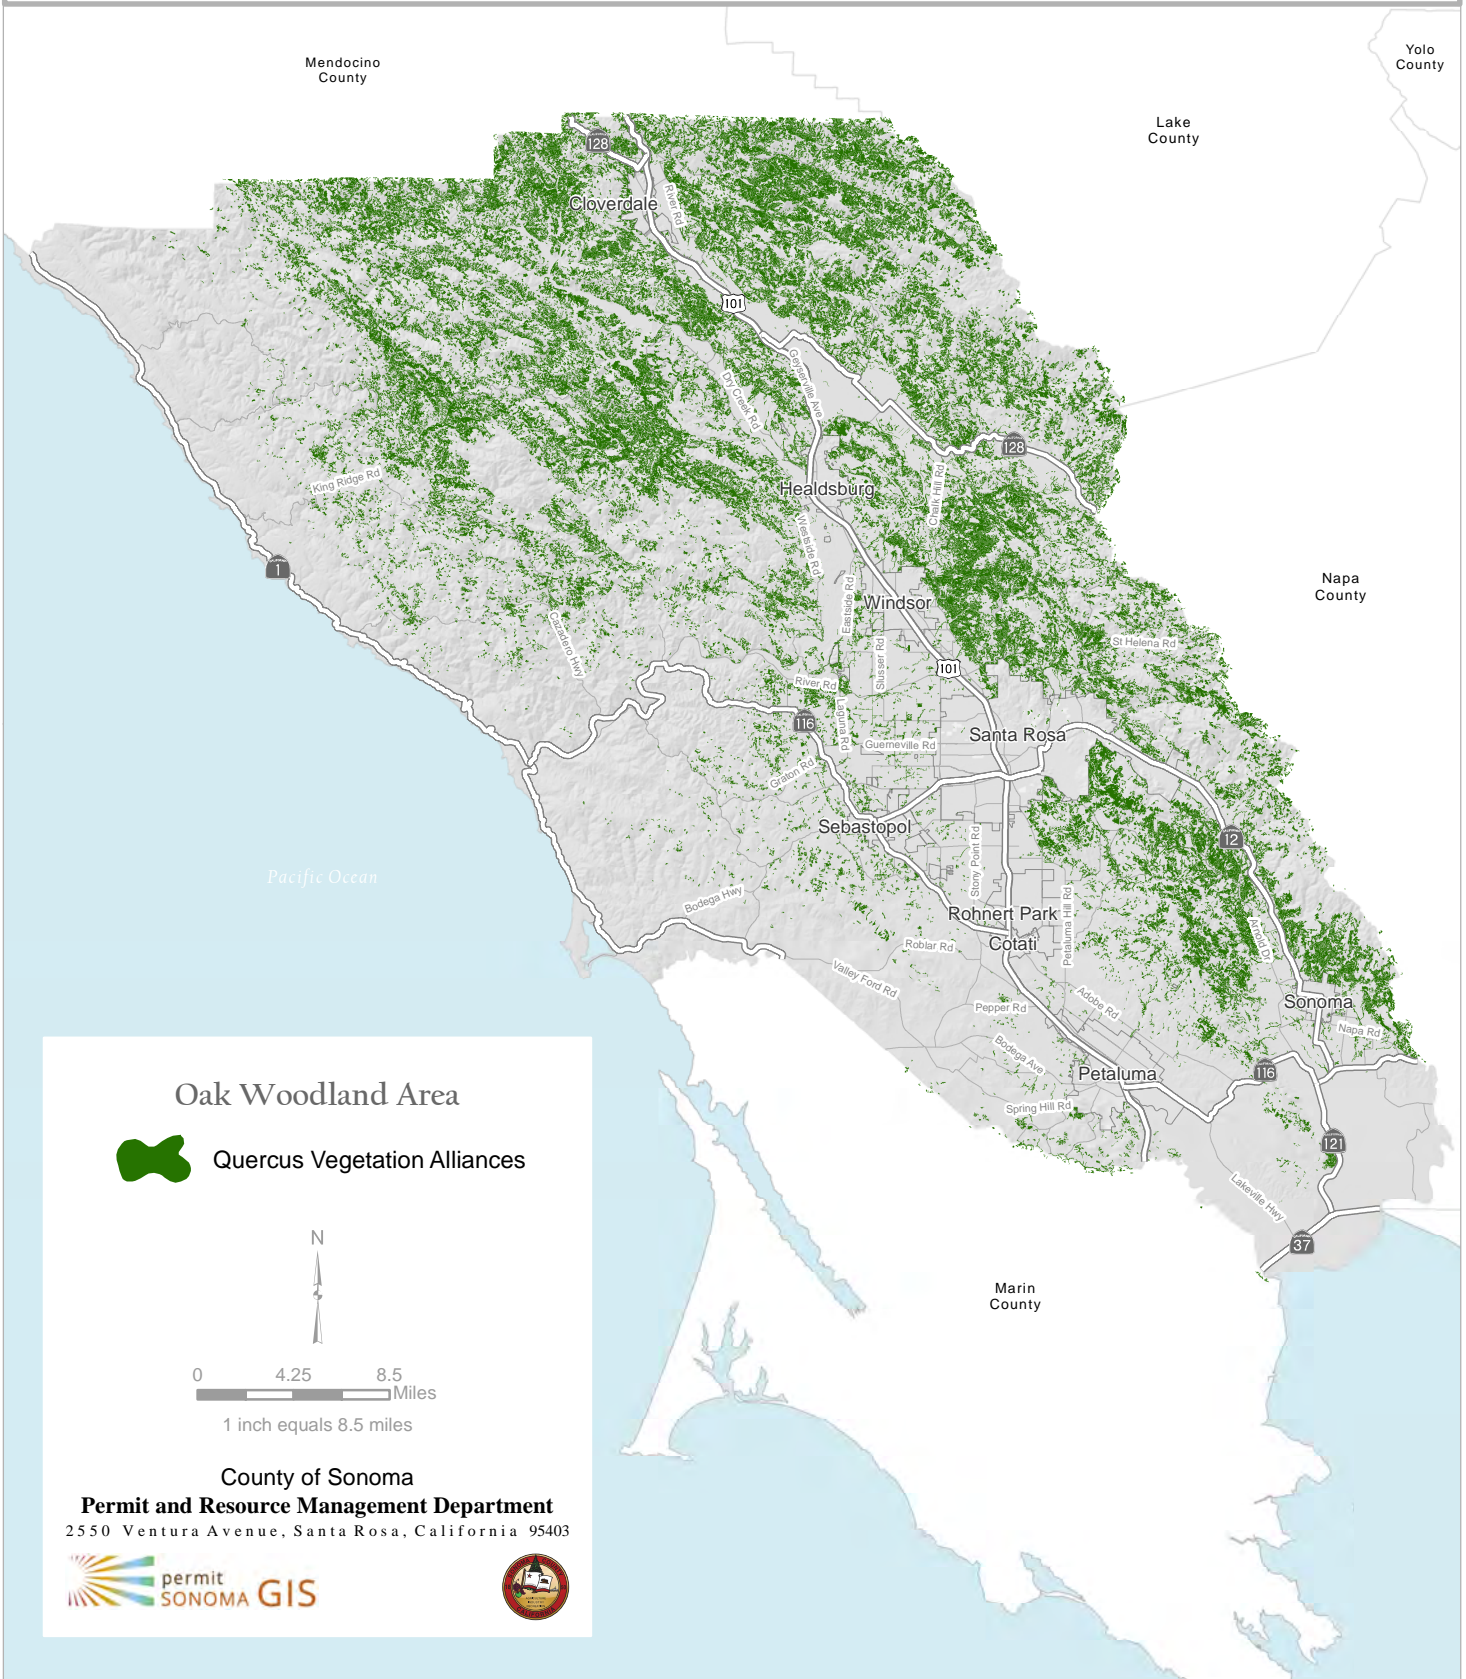

Sonoma County | Oak Woodland Ordinance Proposed Oak Woodland Combining District

Oak Woodland Area

Quercus Vegetation Alliances

0 4.25 8.5 Miles

1 inch equals 8.5 miles

County of Sonoma

Permit and Resource Management Department

2550 Ventura Avenue, Santa Rosa, California 95403