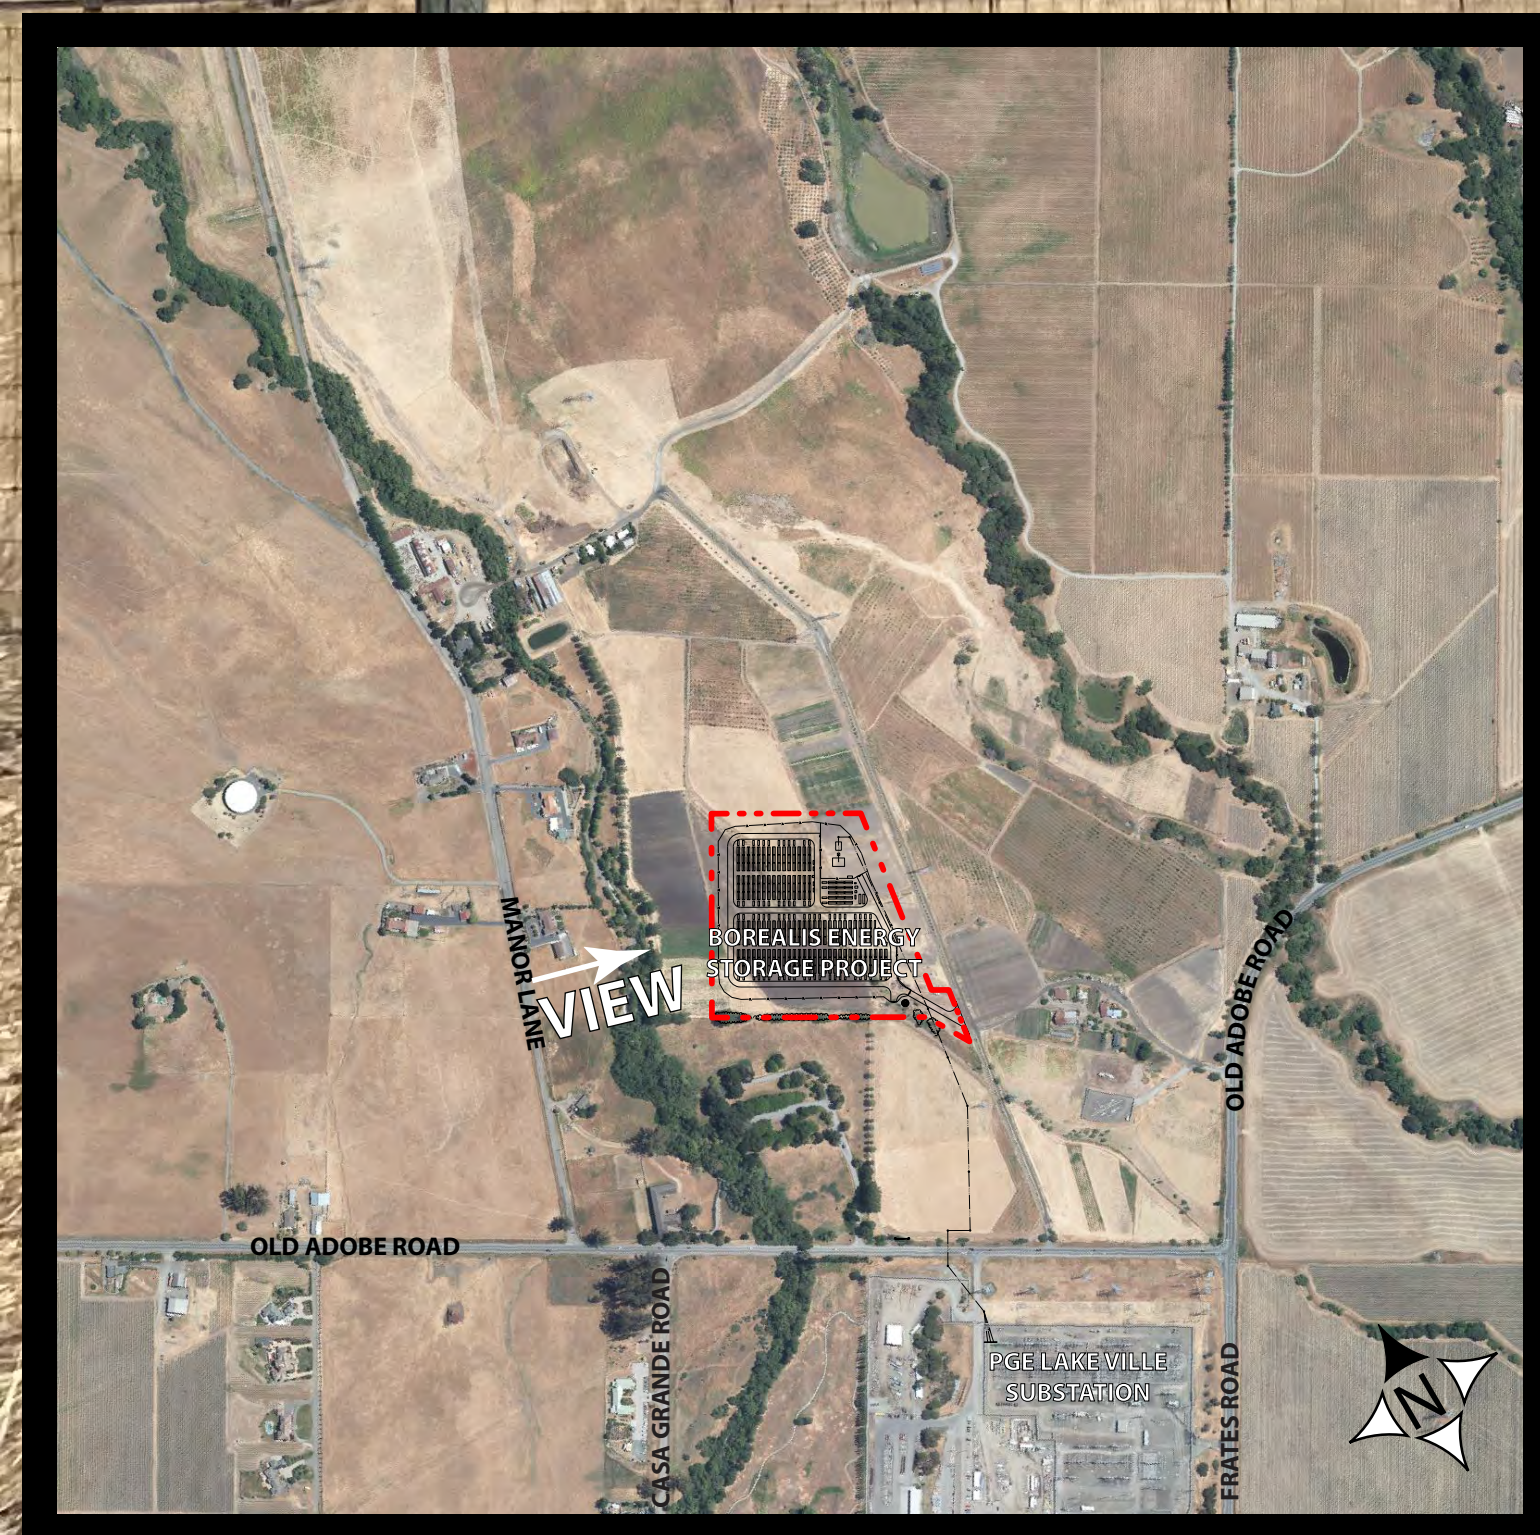

09-23-22
0032289

BOREALIS BATTERY STORAGE SONOMA COUNTY, CA

Westwood Professional Services, Inc.

VIEW FROM MANOR LANE - BEFORE

VIEW FROM MANOR LANE - AFTER

VIEW FROM OLD ADOBE ROAD TO NORTH - BEFORE

VIEW FROM OLD ADOBE ROAD TO NORTH - AFTER

BOREALIS BATTERY STORAGE SONOMA COUNTY, CA

VIEW FROM OLD ADOBE ROAD TO WEST - AFTER

VIEW FROM PETALUMA ADOBE STATE HISTORIC PARK ENTRANCE TO NORTHEAST - BEFORE

VIEW FROM PETALUMA ADOBE STATE HISTORIC PARK ENTRANCE TO NORTHEAST AFTER

BOREALIS BATTERY STORAGE
SONOMA COUNTY, CA

VIEW FROM MANOR LANE TO EAST - BEFORE

Westwood

09-23-22

0032289

BOREALIS BATTERY STORAGE
SONOMA COUNTY, CA

VIEW FROM MANOR LANE TO EAST - AFTER

Westwood

09-23-22

0032289

BOREALIS BATTERY STORAGE
SONOMA COUNTY, CA

VIEW FROM MANOR LANE TO EAST - BEFORE

VIEW FROM MANOR LANE TO EAST - AFTER

VIEW FROM MANOR LANE TO EAST - BEFORE

VIEW FROM MANOR LANE TO EAST - AFTER