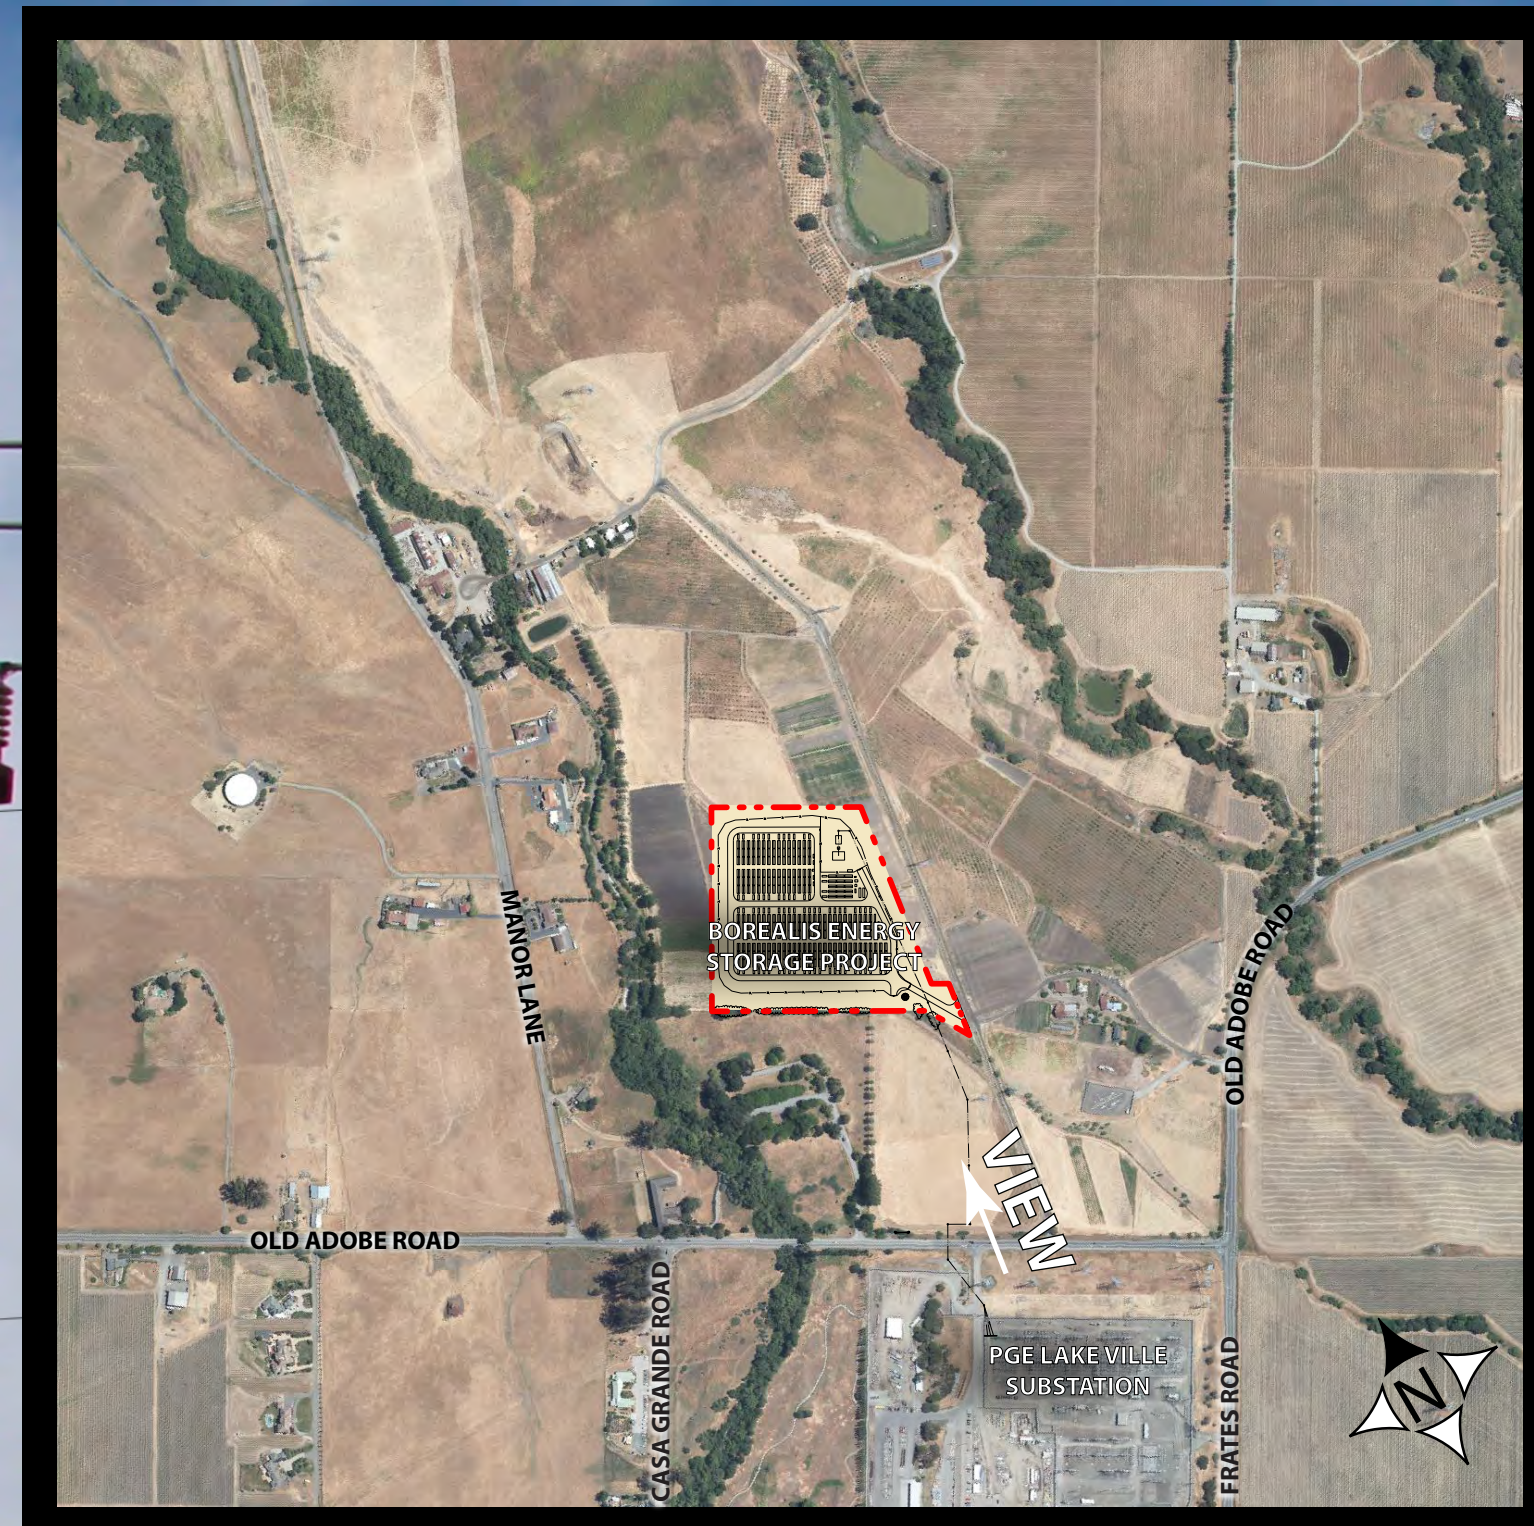

09-23-22
0032289

BOREALIS BATTERY STORAGE SONOMA COUNTY, CA

Westwood Professional Services, Inc.

VIEW FROM MANOR LANE - BEFORE

VIEW FROM MANOR LANE - AFTER

VIEW FROM OLD ADOBE ROAD TO NORTH - BEFORE

VIEW FROM OLD ADOBE ROAD TO NORTH - AFTER

BOREALIS BATTERY STORAGE SONOMA COUNTY, CA

VIEW FROM OLD ADOBE ROAD TO WEST - AFTER

VIEW FROM PETALUMA ADOBE STATE HISTORIC PARK ENTRANCE TO NORTHEAST - BEFORE

VIEW FROM PETALUMA ADOBE STATE HISTORIC PARK ENTRANCE TO NORTHEAST AFTER

BOREALIS BATTERY STORAGE
SONOMA COUNTY, CA

VIEW FROM MANOR LANE TO EAST - BEFORE

Westwood

09-23-22

0032289

BOREALIS BATTERY STORAGE
SONOMA COUNTY, CA

VIEW FROM MANOR LANE TO EAST - AFTER

Westwood

09-23-22

0032289

BOREALIS BATTERY STORAGE
SONOMA COUNTY, CA

VIEW FROM MANOR LANE TO EAST - BEFORE

VIEW FROM MANOR LANE TO EAST - AFTER

VIEW FROM MANOR LANE TO EAST - BEFORE

VIEW FROM MANOR LANE TO EAST - AFTER