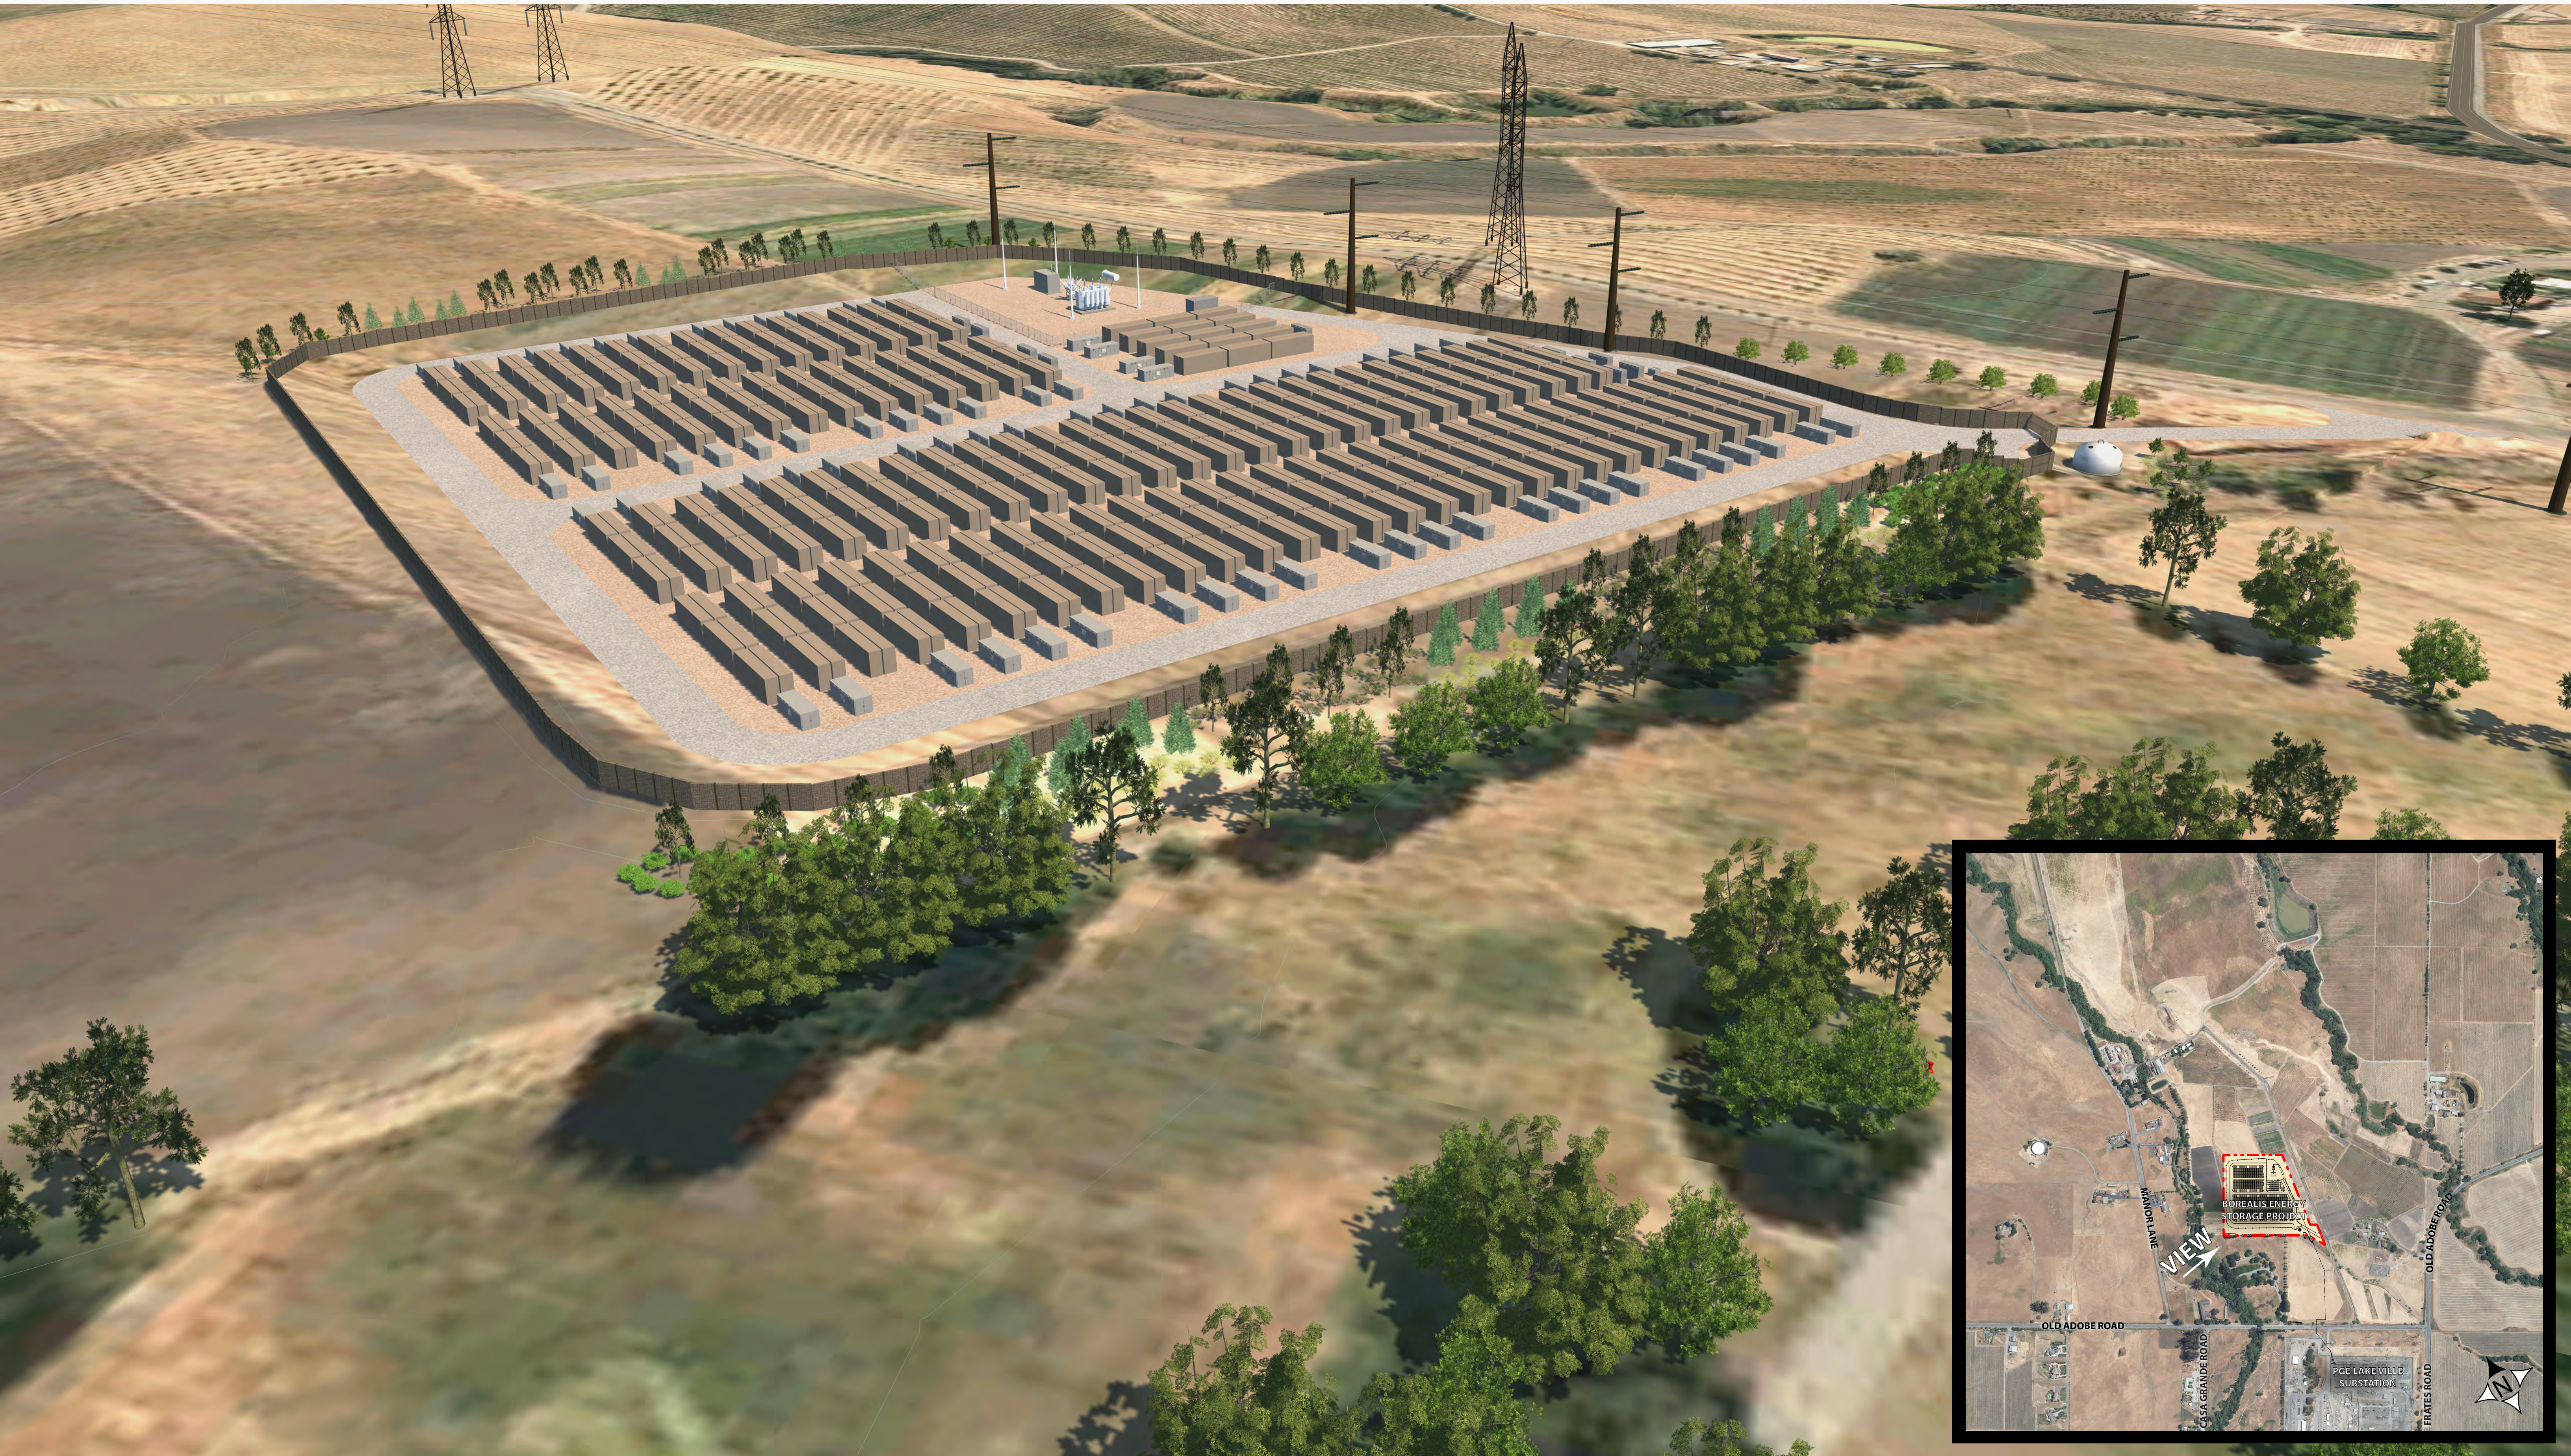

AERIAL VIEW TO EAST