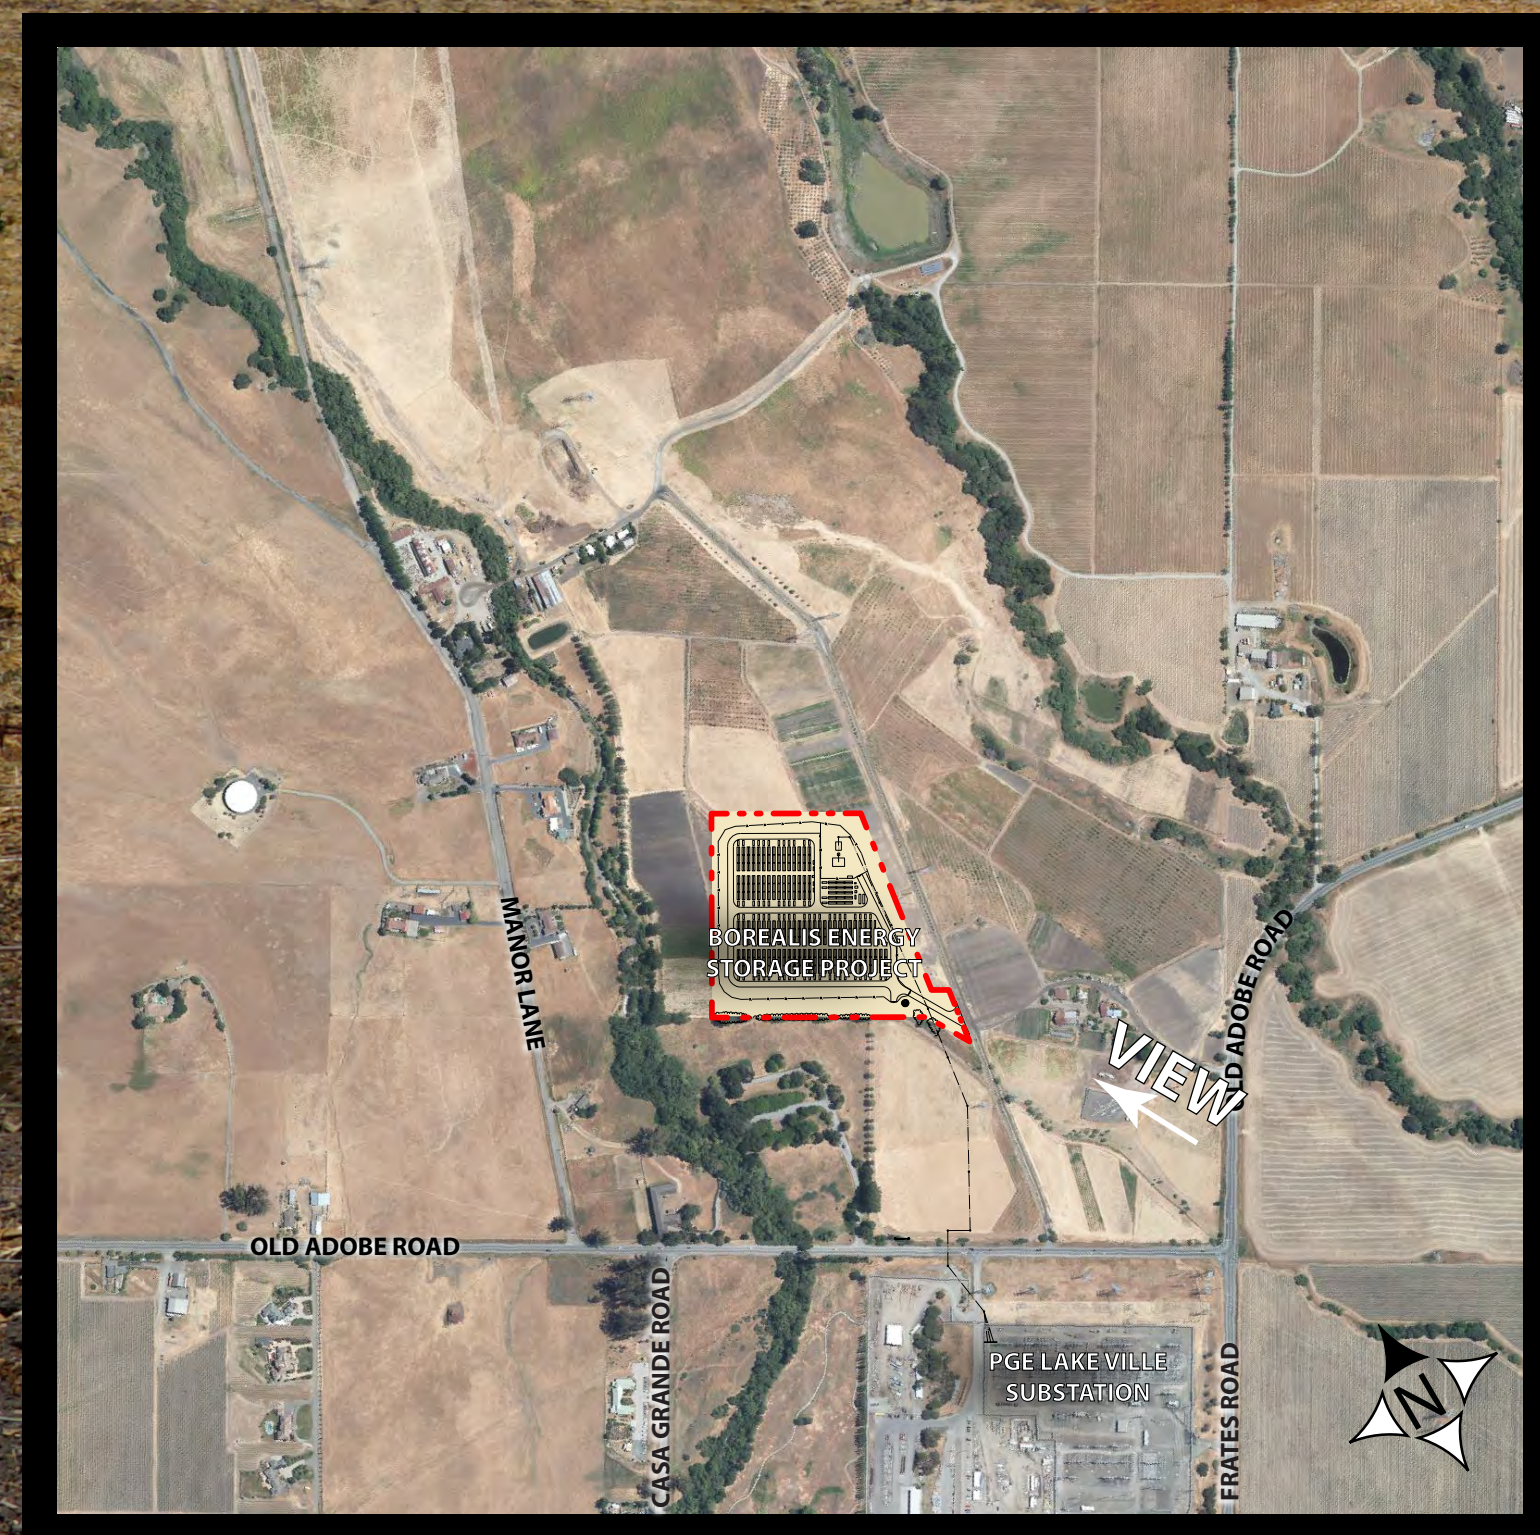

09-23-22
0032289

BOREALIS BATTERY STORAGE SONOMA COUNTY, CA

Westwood Professional Services, Inc.

VIEW FROM MANOR LANE - BEFORE

VIEW FROM MANOR LANE - AFTER

VIEW FROM OLD ADOBE ROAD TO NORTH - BEFORE

VIEW FROM OLD ADOBE ROAD TO NORTH - AFTER

BOREALIS BATTERY STORAGE SONOMA COUNTY, CA

VIEW FROM OLD ADOBE ROAD TO WEST - AFTER

VIEW FROM PETALUMA ADOBE STATE HISTORIC PARK ENTRANCE TO NORTHEAST - BEFORE

VIEW FROM PETALUMA ADOBE STATE HISTORIC PARK ENTRANCE TO NORTHEAST AFTER

BOREALIS BATTERY STORAGE
SONOMA COUNTY, CA

VIEW FROM MANOR LANE TO EAST - BEFORE

Westwood

09-23-22

0032289

BOREALIS BATTERY STORAGE
SONOMA COUNTY, CA

VIEW FROM MANOR LANE TO EAST - AFTER

Westwood

09-23-22

0032289

BOREALIS BATTERY STORAGE
SONOMA COUNTY, CA

VIEW FROM MANOR LANE TO EAST - BEFORE

VIEW FROM MANOR LANE TO EAST - AFTER

VIEW FROM MANOR LANE TO EAST - BEFORE

VIEW FROM MANOR LANE TO EAST - AFTER