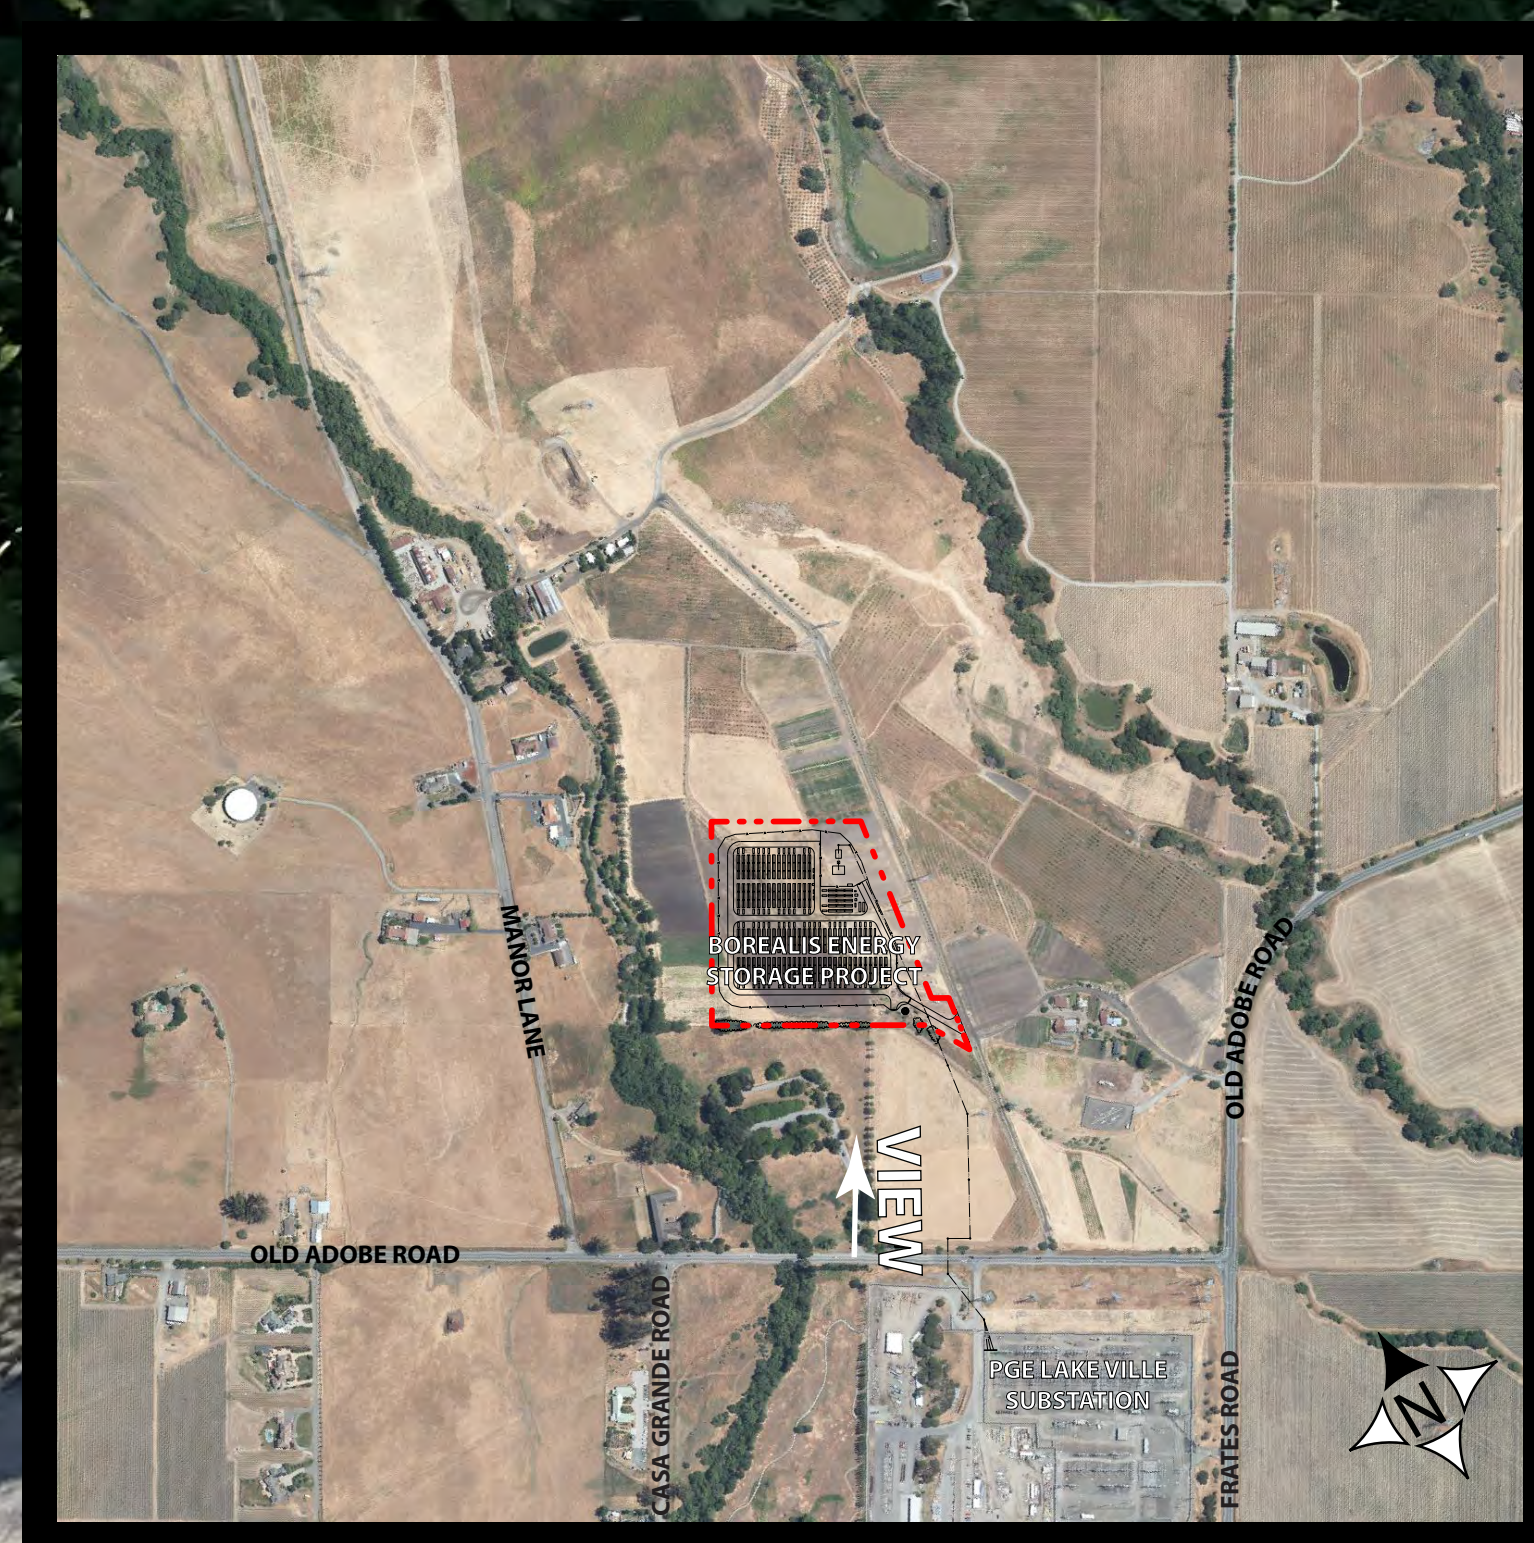

09-23-22
0032289

BOREALIS BATTERY STORAGE SONOMA COUNTY, CA

Westwood Professional Services, Inc.

VIEW FROM MANOR LANE - BEFORE

VIEW FROM MANOR LANE - AFTER

VIEW FROM OLD ADOBE ROAD TO NORTH - BEFORE

VIEW FROM OLD ADOBE ROAD TO NORTH - AFTER

BOREALIS BATTERY STORAGE SONOMA COUNTY, CA

VIEW FROM OLD ADOBE ROAD TO WEST - AFTER

VIEW FROM PETALUMA ADOBE STATE HISTORIC PARK ENTRANCE TO NORTHEAST - BEFORE

VIEW FROM PETALUMA ADOBE STATE HISTORIC PARK ENTRANCE TO NORTHEAST AFTER

09-23-22

0032289

BOREALIS BATTERY STORAGE
SONOMA COUNTY, CA

VIEW FROM MANOR LANE TO EAST - BEFORE

VIEW FROM MANOR LANE TO EAST - AFTER

VIEW FROM MANOR LANE TO EAST - BEFORE

VIEW FROM MANOR LANE TO EAST - AFTER