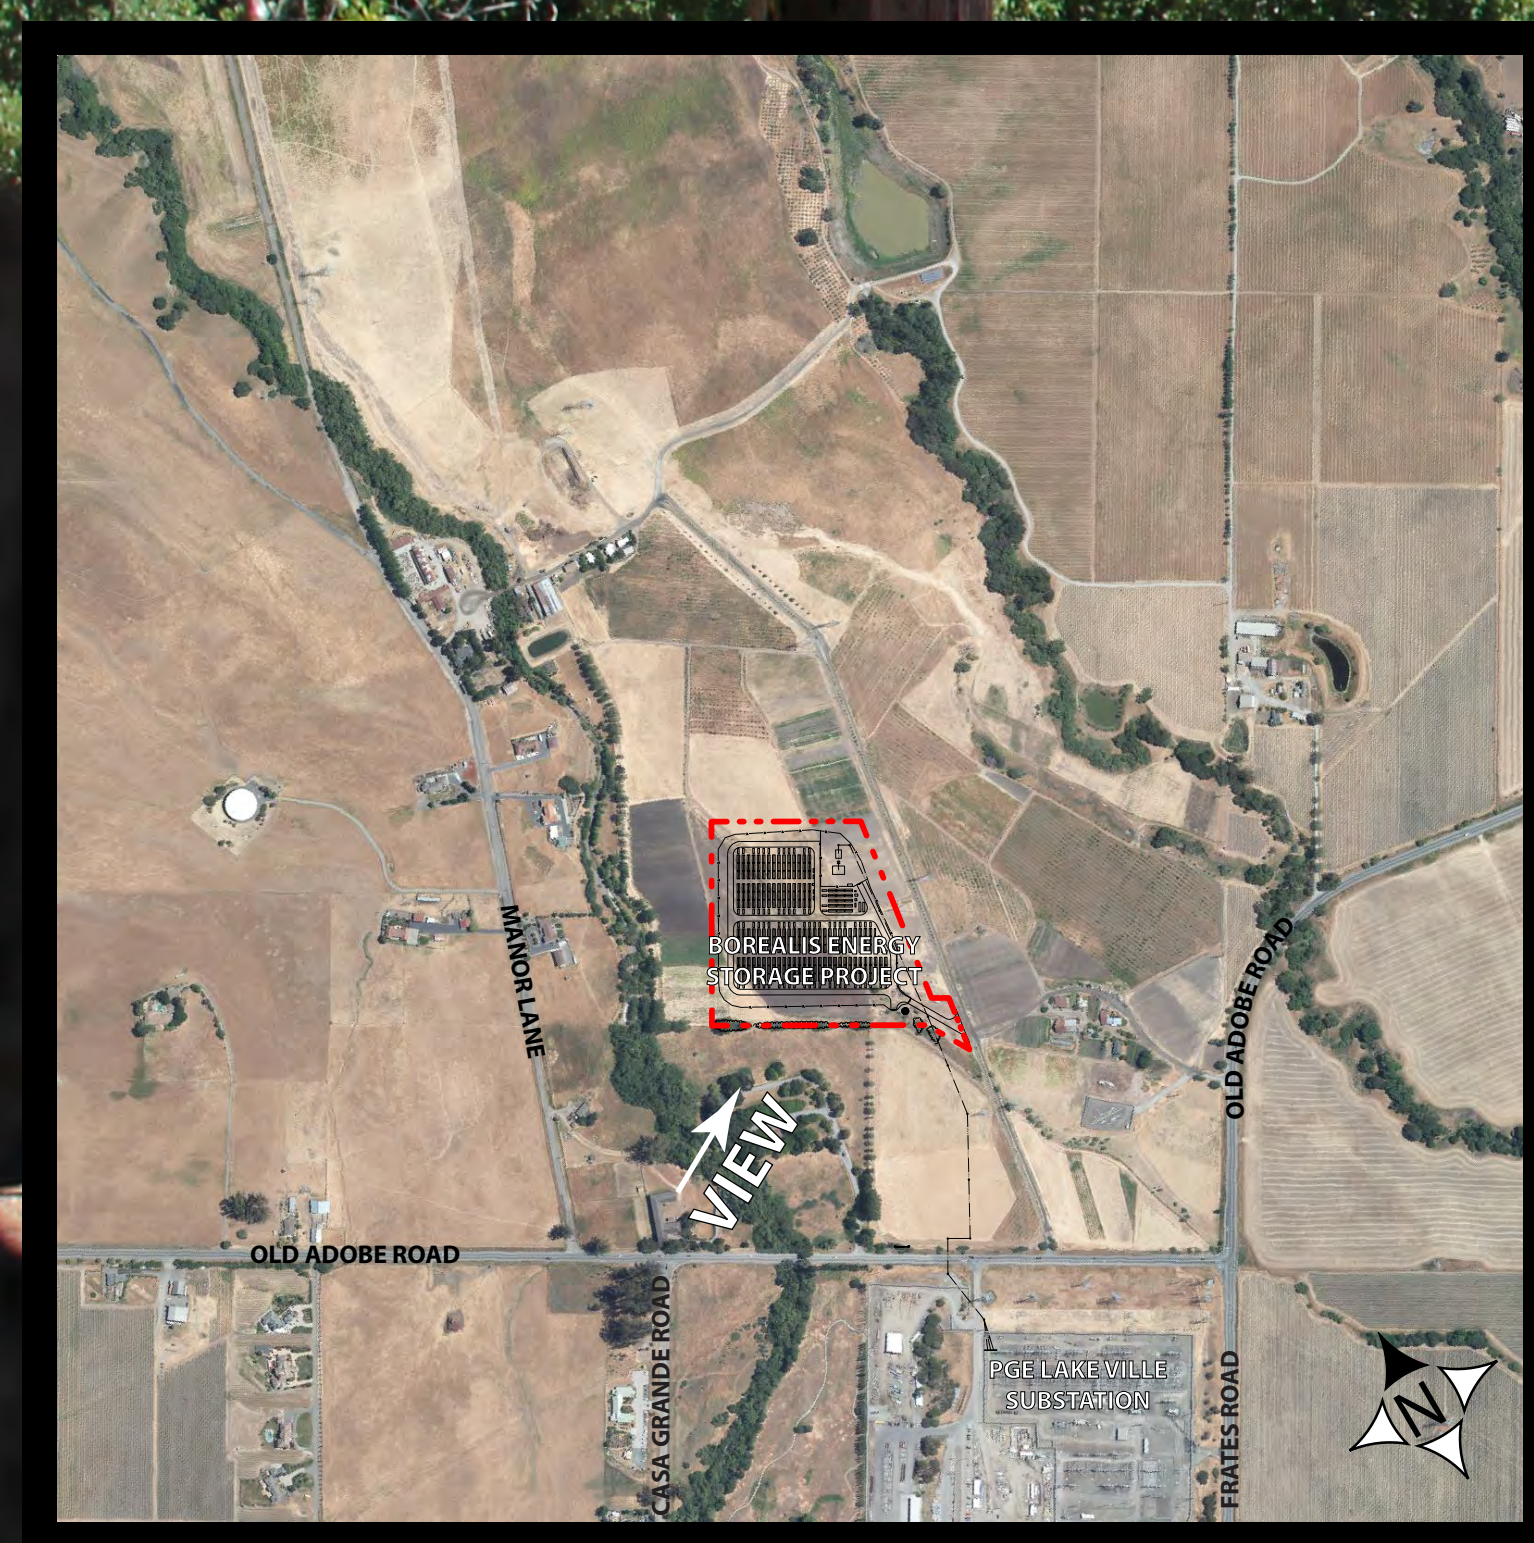

VIEW FROM RANCHO PETALUMA ADOBE HOUSE TO EAST - BEFORE

Westwood

Phone: (831) 937-9184
Fax: (831) 937-9822
Toll Free: (831) 937-5151

09-23-22
003-289

Westwood Professional Services, Inc.

BOREALIS BATTERY STORAGE
SONOMA COUNTY, CA