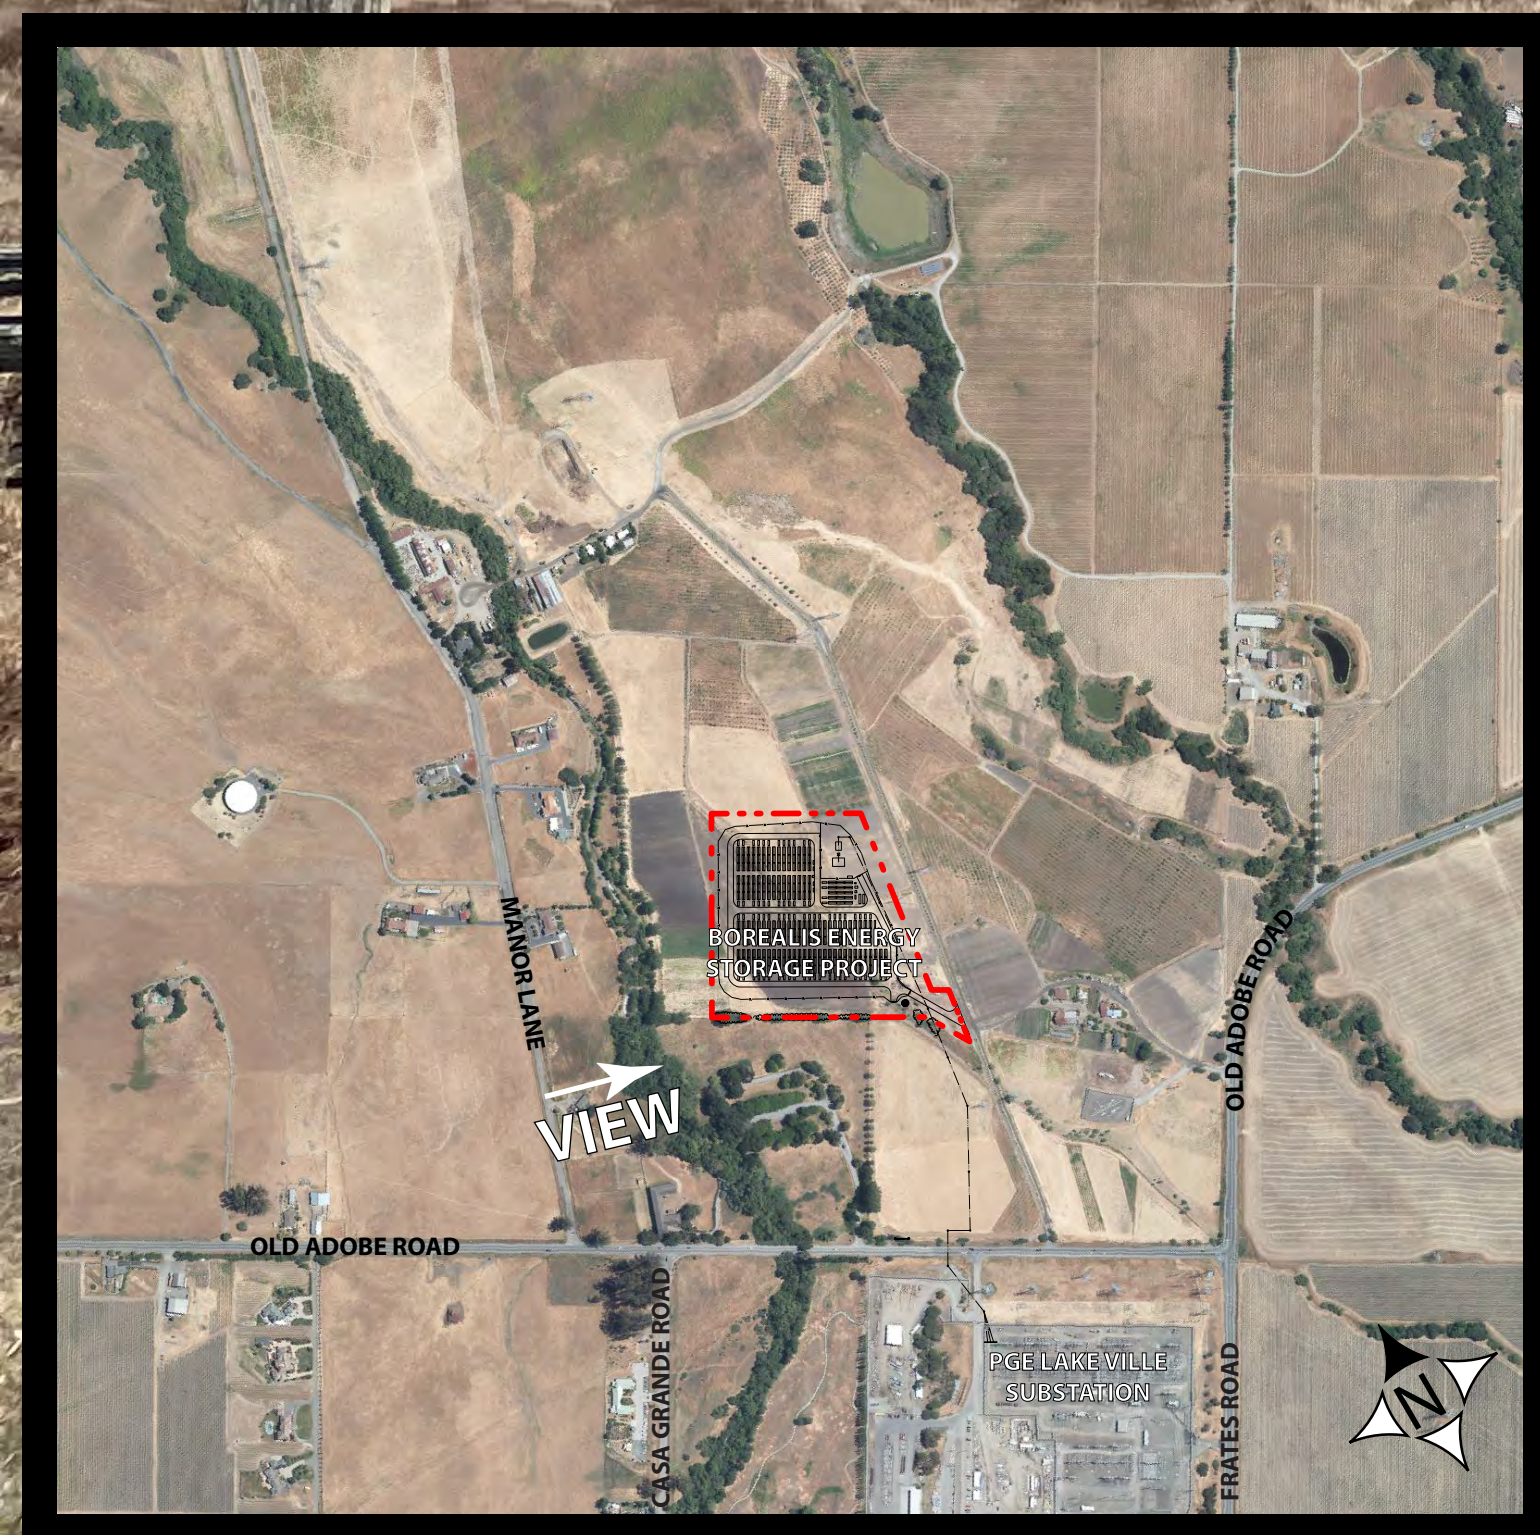

09-23-22
0032289

BOREALIS BATTERY STORAGE SONOMA COUNTY, CA

Westwood Professional Services, Inc.

VIEW FROM MANOR LANE - BEFORE

VIEW FROM MANOR LANE - AFTER

VIEW FROM OLD ADOBE ROAD TO NORTH - BEFORE

VIEW FROM OLD ADOBE ROAD TO NORTH - AFTER

BOREALIS BATTERY STORAGE SONOMA COUNTY, CA

VIEW FROM OLD ADOBE ROAD TO WEST - AFTER

VIEW FROM PETALUMA ADOBE STATE HISTORIC PARK ENTRANCE TO NORTHEAST - BEFORE

VIEW FROM PETALUMA ADOBE STATE HISTORIC PARK ENTRANCE TO NORTHEAST AFTER

BOREALIS BATTERY STORAGE
SONOMA COUNTY, CA

VIEW FROM MANOR LANE TO EAST - BEFORE

Westwood

09-23-22

0032289

BOREALIS BATTERY STORAGE
SONOMA COUNTY, CA

VIEW FROM MANOR LANE TO EAST - AFTER

Westwood

09-23-22

0032289

BOREALIS BATTERY STORAGE
SONOMA COUNTY, CA

VIEW FROM MANOR LANE TO EAST - BEFORE

VIEW FROM MANOR LANE TO EAST - AFTER

VIEW FROM MANOR LANE TO EAST - BEFORE

VIEW FROM MANOR LANE TO EAST - AFTER