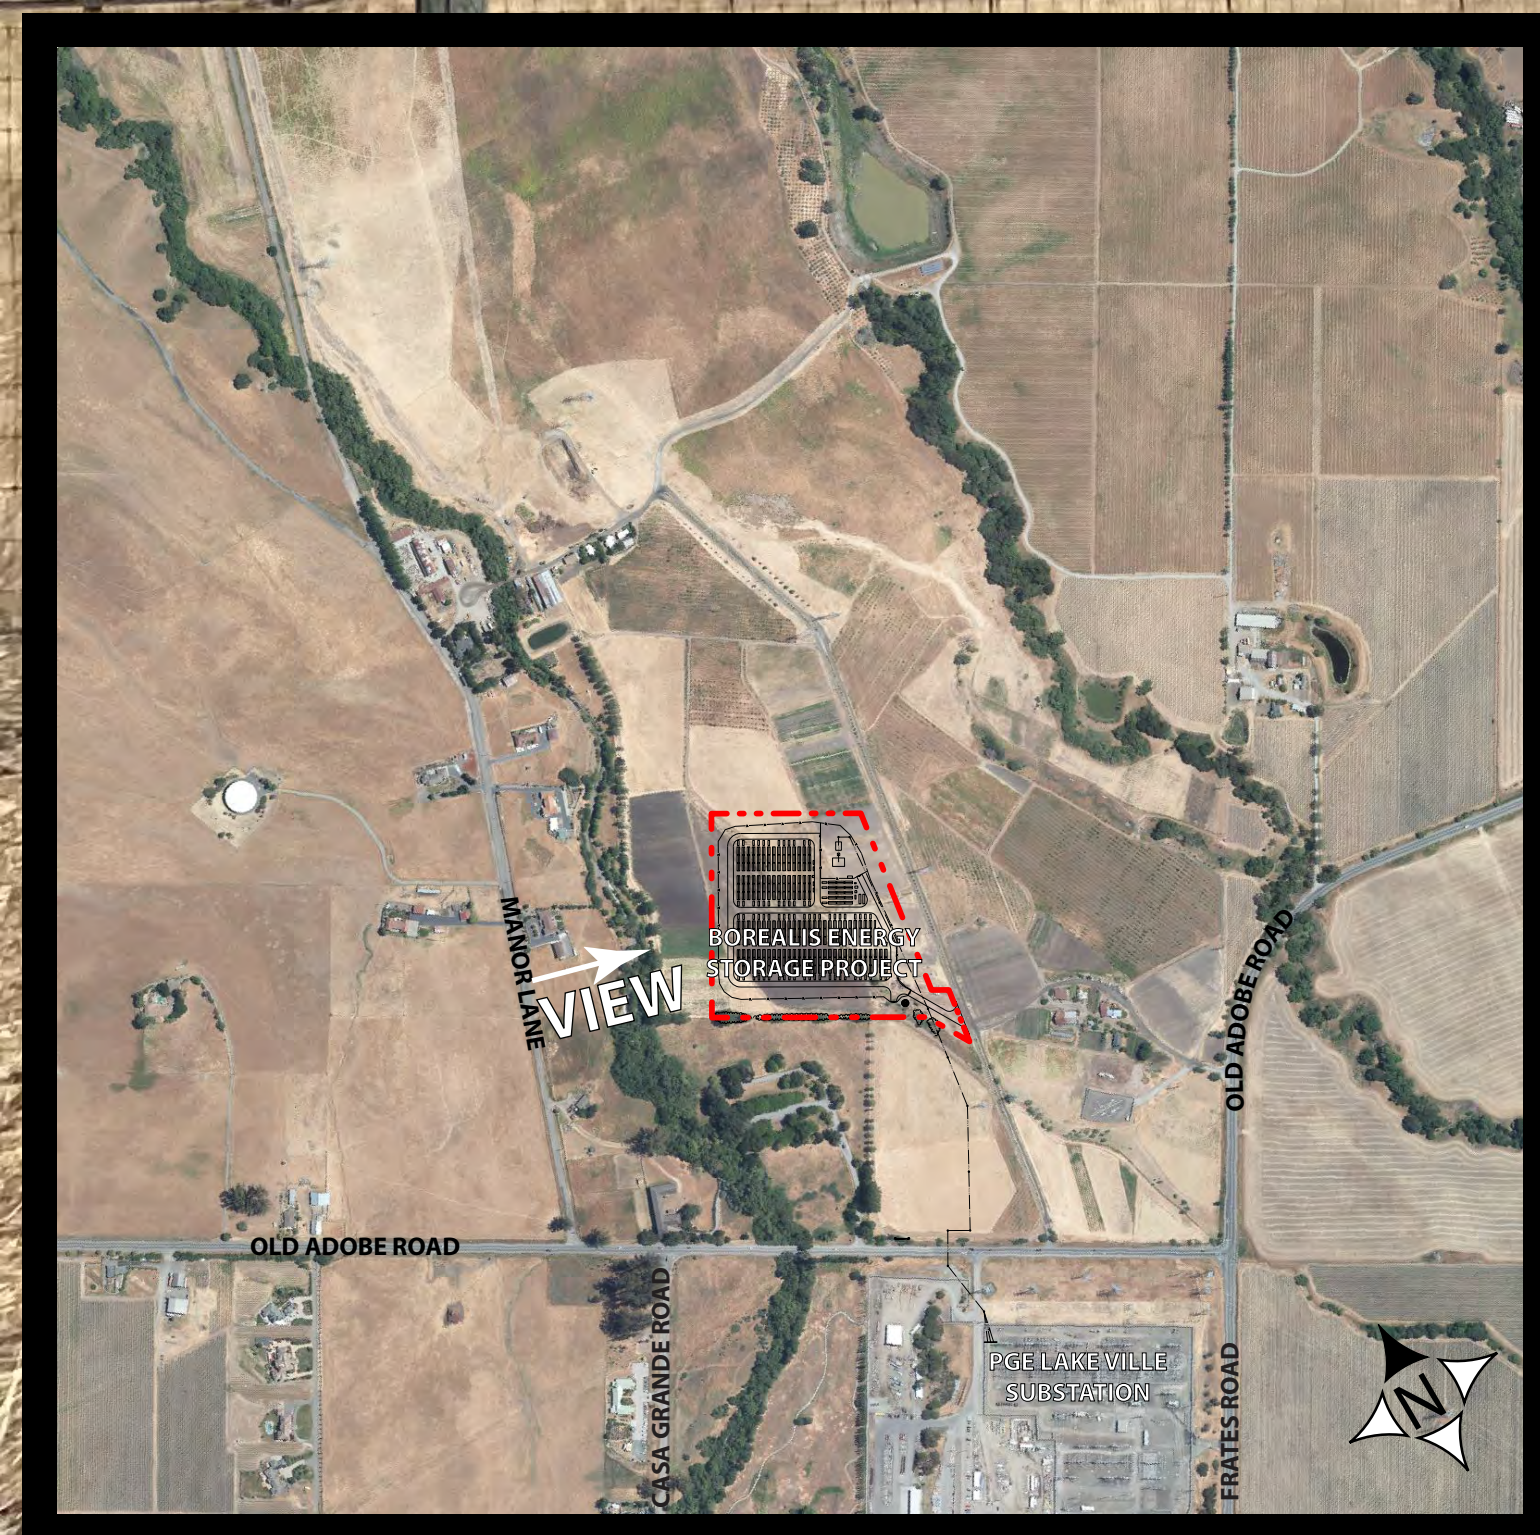

09-23-22
0032289

BOREALIS BATTERY STORAGE SONOMA COUNTY, CA

Westwood Professional Services, Inc.

VIEW FROM MANOR LANE - BEFORE

VIEW FROM MANOR LANE - AFTER

VIEW FROM OLD ADOBE ROAD TO NORTH - BEFORE

VIEW FROM OLD ADOBE ROAD TO NORTH - AFTER

BOREALIS BATTERY STORAGE SONOMA COUNTY, CA

VIEW FROM OLD ADOBE ROAD TO WEST - AFTER

VIEW FROM PETALUMA ADOBE STATE HISTORIC PARK ENTRANCE TO NORTHEAST - BEFORE

VIEW FROM PETALUMA ADOBE STATE HISTORIC PARK ENTRANCE TO NORTHEAST AFTER

BOREALIS BATTERY STORAGE
SONOMA COUNTY, CA

VIEW FROM MANOR LANE TO EAST - BEFORE

Westwood

09-23-22

0032289

BOREALIS BATTERY STORAGE
SONOMA COUNTY, CA

VIEW FROM MANOR LANE TO EAST - AFTER

Westwood

09-23-22

0032289

BOREALIS BATTERY STORAGE
SONOMA COUNTY, CA

VIEW FROM MANOR LANE TO EAST - BEFORE

VIEW FROM MANOR LANE TO EAST - AFTER

VIEW FROM MANOR LANE TO EAST - BEFORE

VIEW FROM MANOR LANE TO EAST - AFTER