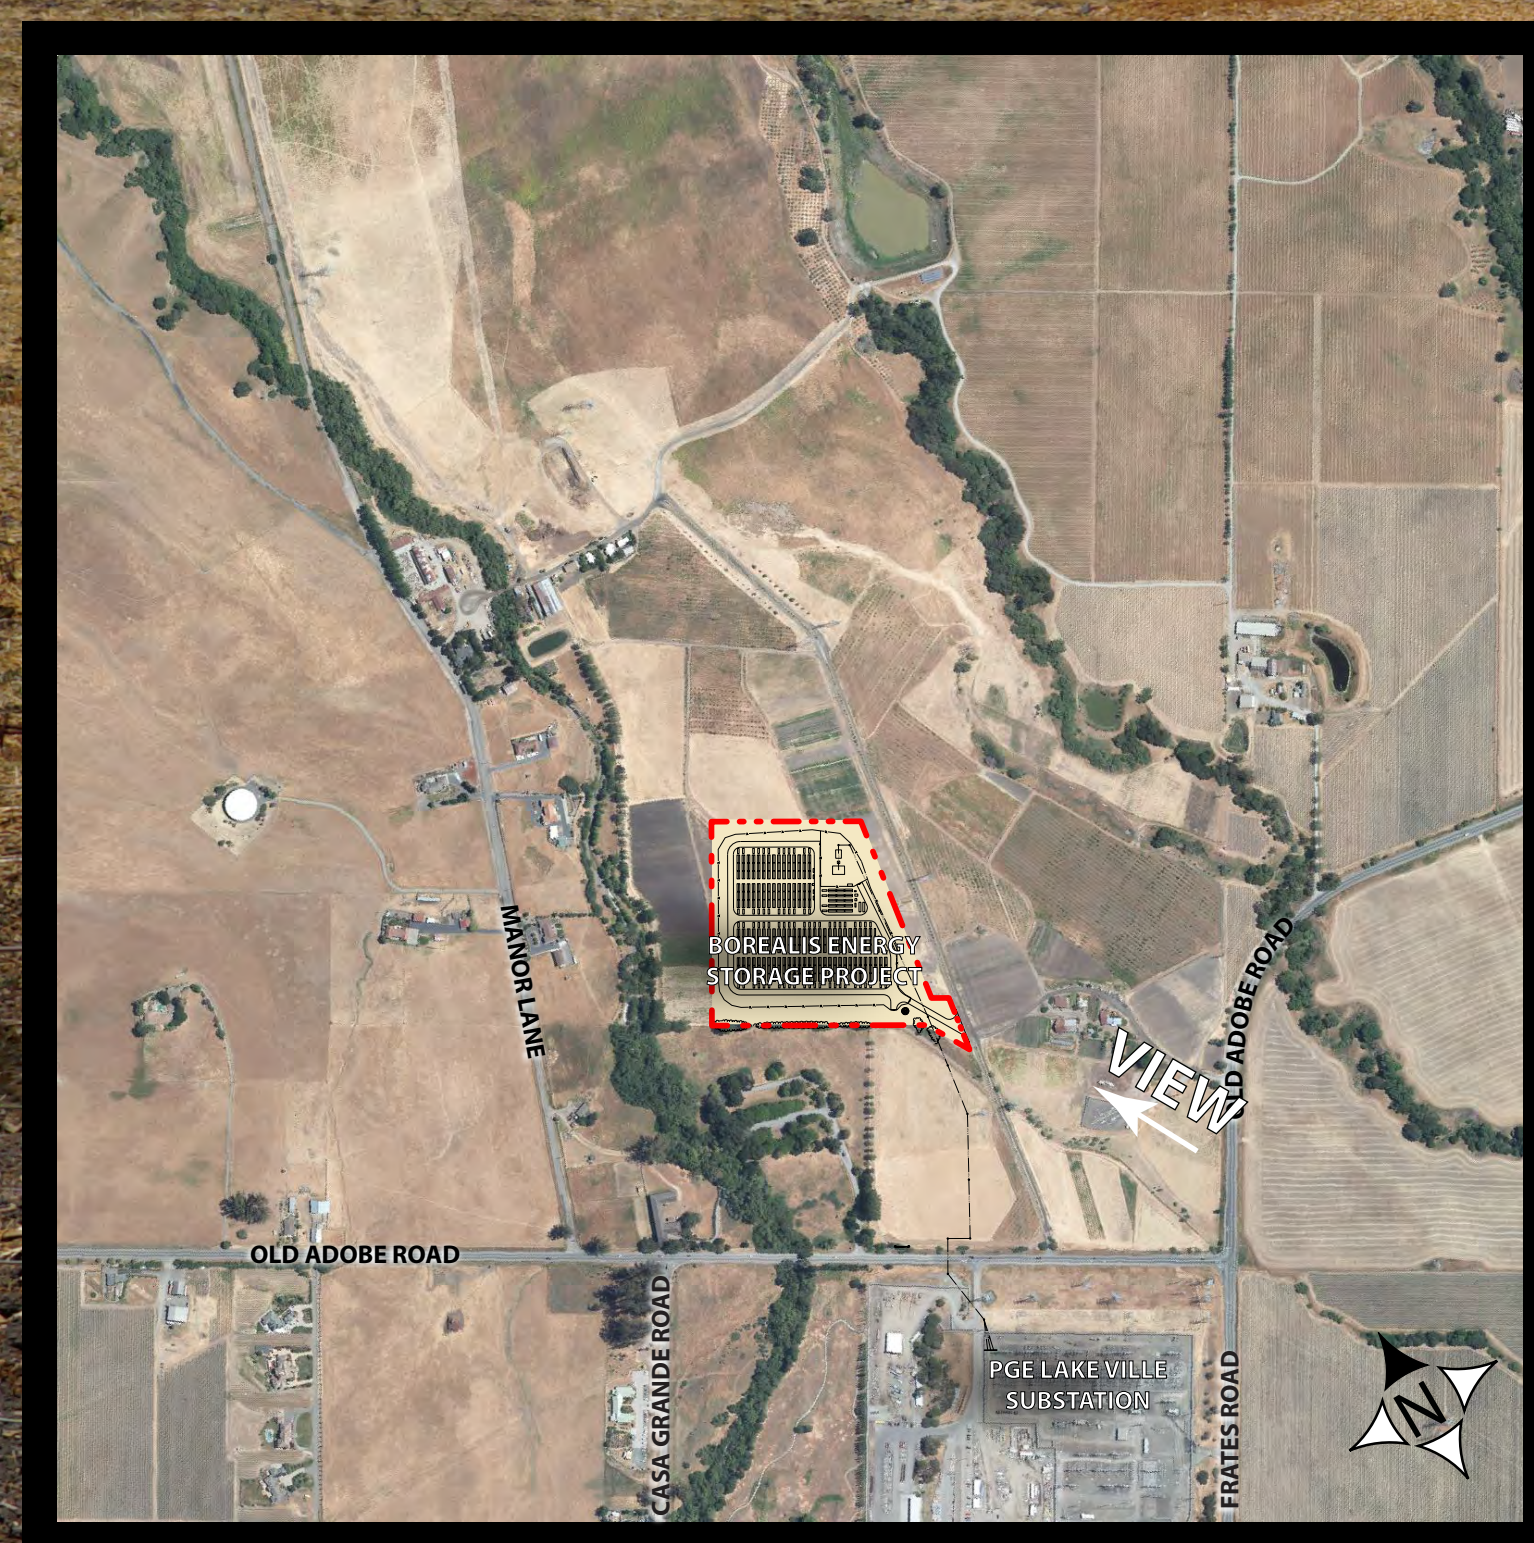

VIEW FROM OLD ADOBE ROAD TO WEST - BEFORE

Westwood

09-23-22

0032289

Westwood Professional Services, Inc.

BOREALIS BATTERY STORAGE SONOMA COUNTY, CA