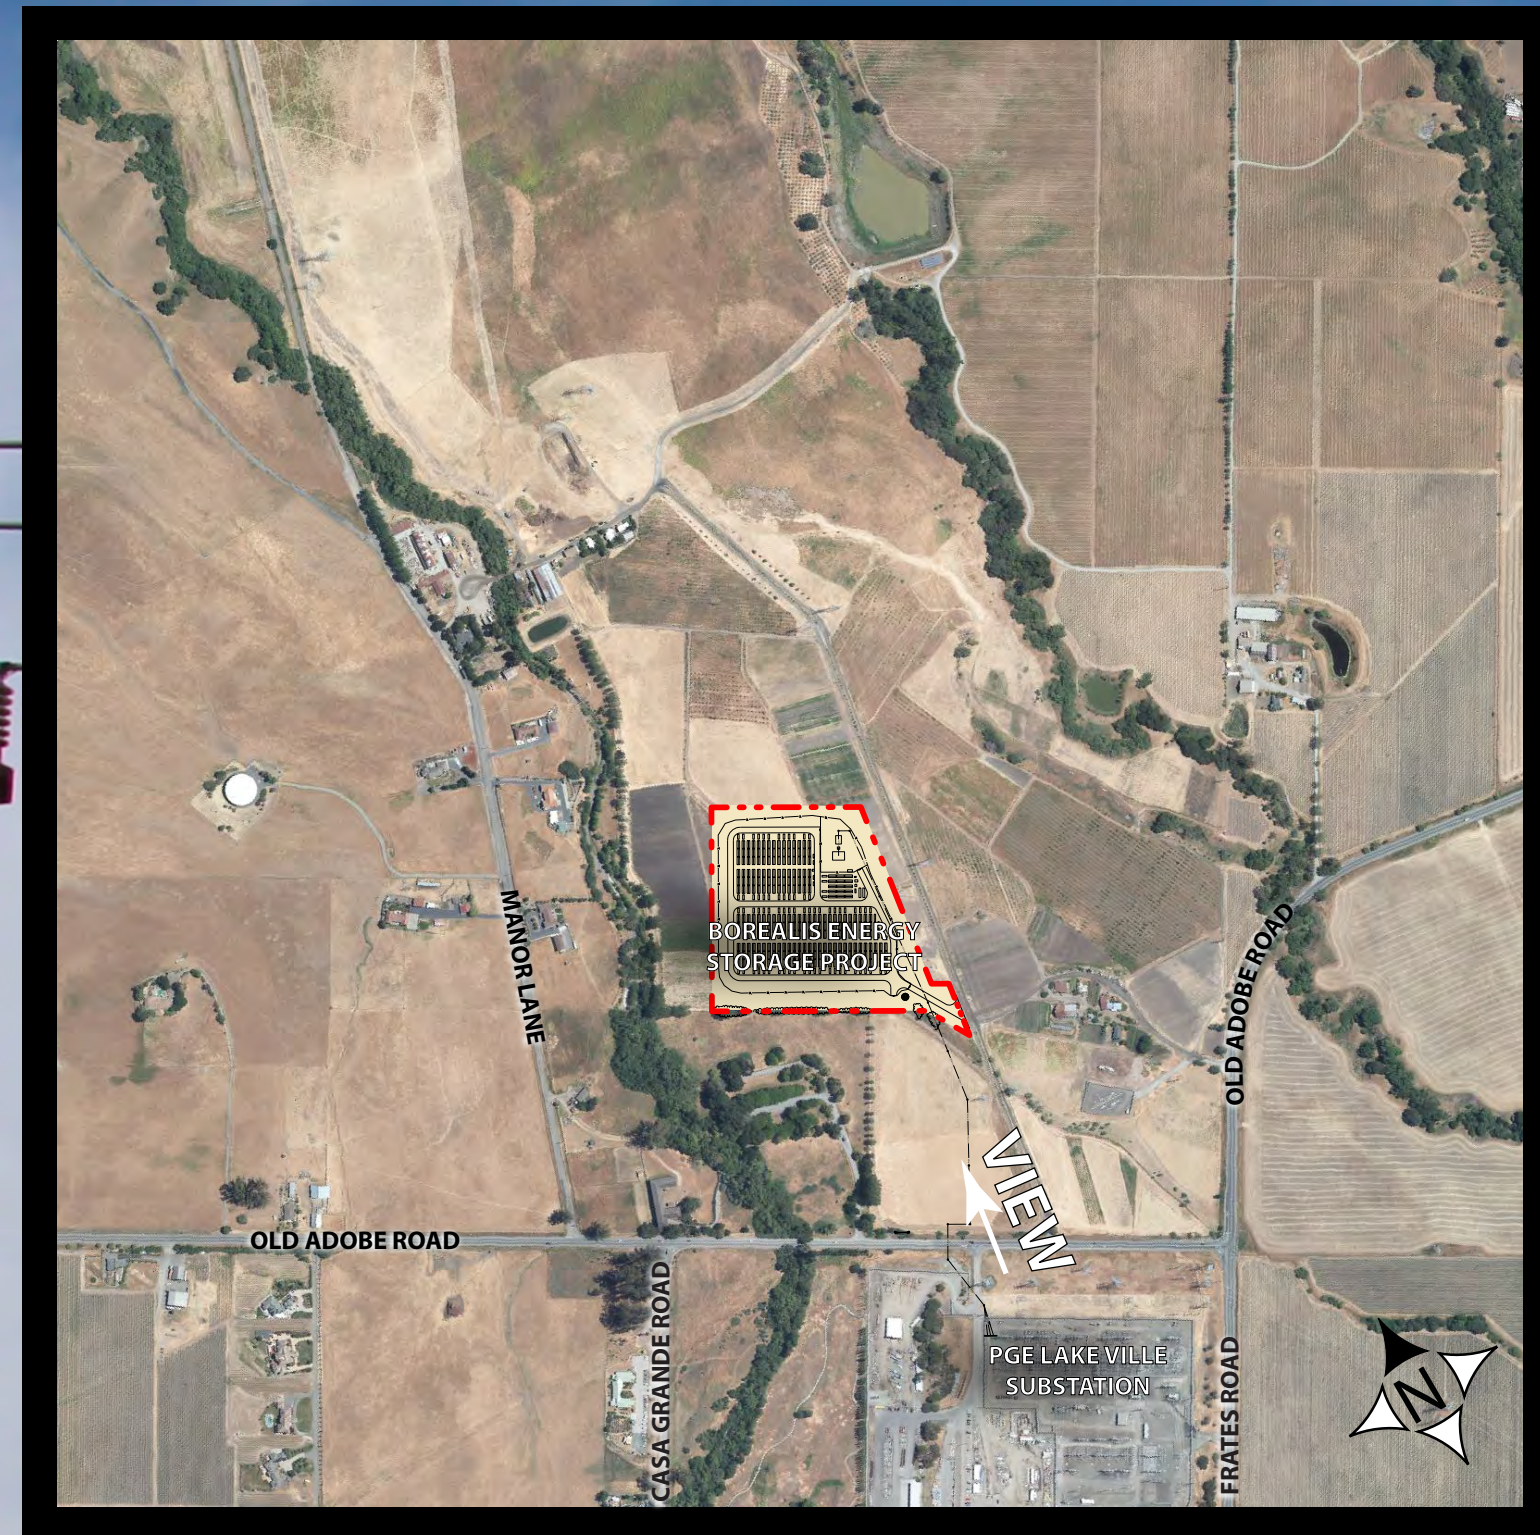

09-23-22
0032289

BOREALIS BATTERY STORAGE SONOMA COUNTY, CA

Westwood Professional Services, Inc.

VIEW FROM MANOR LANE - BEFORE

VIEW FROM MANOR LANE - AFTER

VIEW FROM OLD ADOBE ROAD TO NORTH - BEFORE

VIEW FROM OLD ADOBE ROAD TO NORTH - AFTER

BOREALIS BATTERY STORAGE SONOMA COUNTY, CA

VIEW FROM OLD ADOBE ROAD TO WEST - AFTER

VIEW FROM PETALUMA ADOBE STATE HISTORIC PARK ENTRANCE TO NORTHEAST - BEFORE

VIEW FROM PETALUMA ADOBE STATE HISTORIC PARK ENTRANCE TO NORTHEAST AFTER

BOREALIS BATTERY STORAGE
SONOMA COUNTY, CA

VIEW FROM MANOR LANE TO EAST - BEFORE

Westwood

09-23-22

0032289

BOREALIS BATTERY STORAGE
SONOMA COUNTY, CA

VIEW FROM MANOR LANE TO EAST - AFTER

Westwood

09-23-22

0032289

BOREALIS BATTERY STORAGE
SONOMA COUNTY, CA

VIEW FROM MANOR LANE TO EAST - BEFORE

VIEW FROM MANOR LANE TO EAST - AFTER

VIEW FROM MANOR LANE TO EAST - BEFORE

VIEW FROM MANOR LANE TO EAST - AFTER