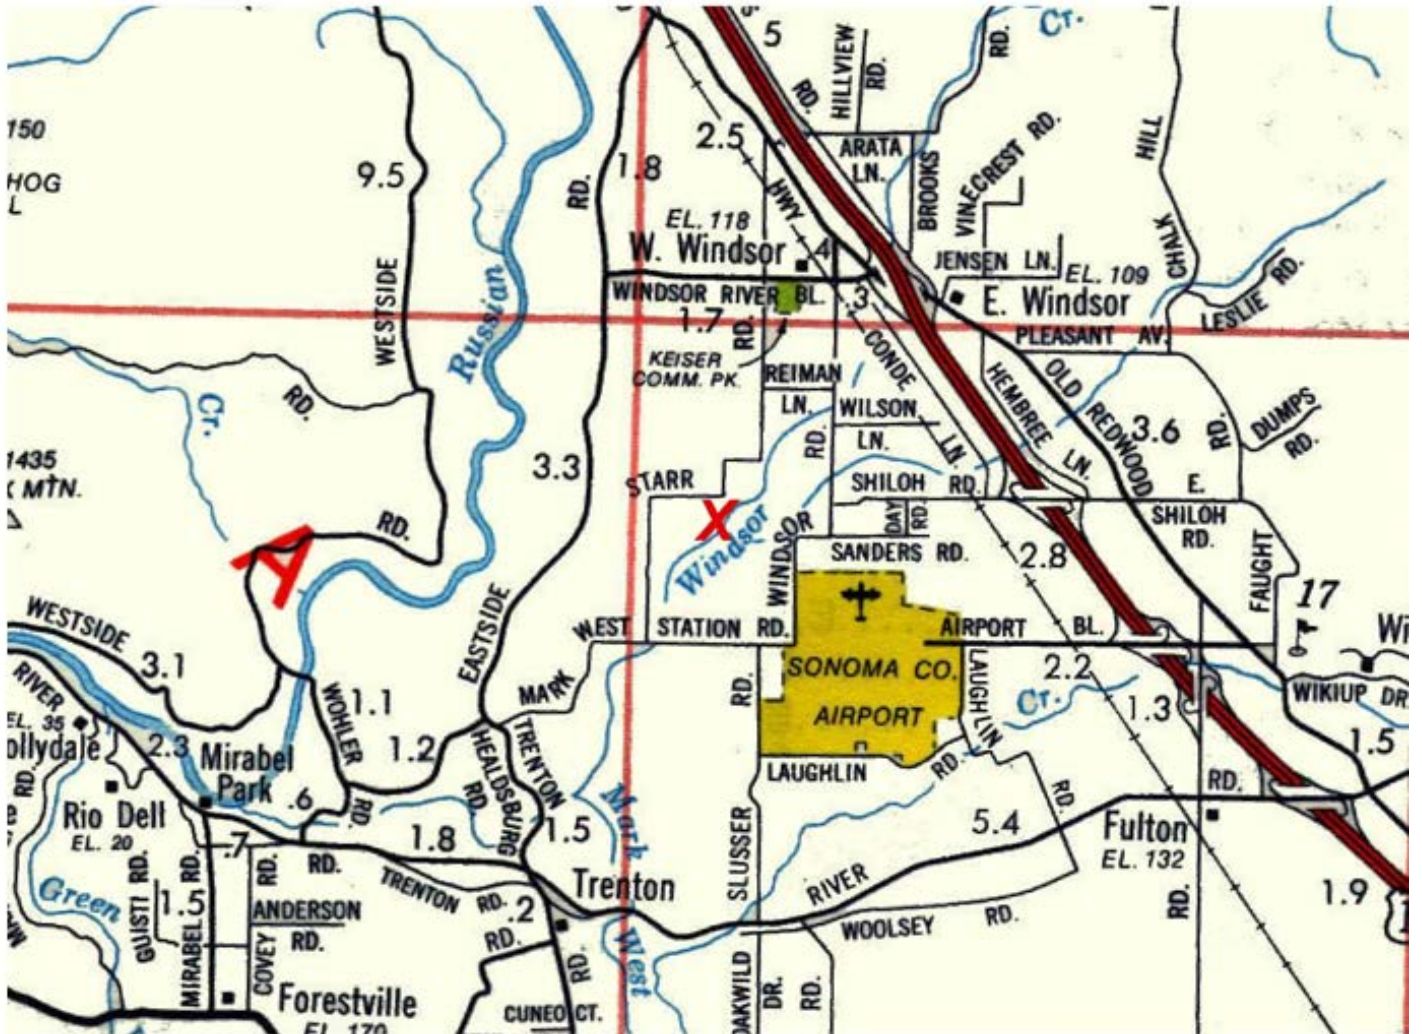

VICINITY MAP

7390 Starr Road, Windsor

Russian River Appellation